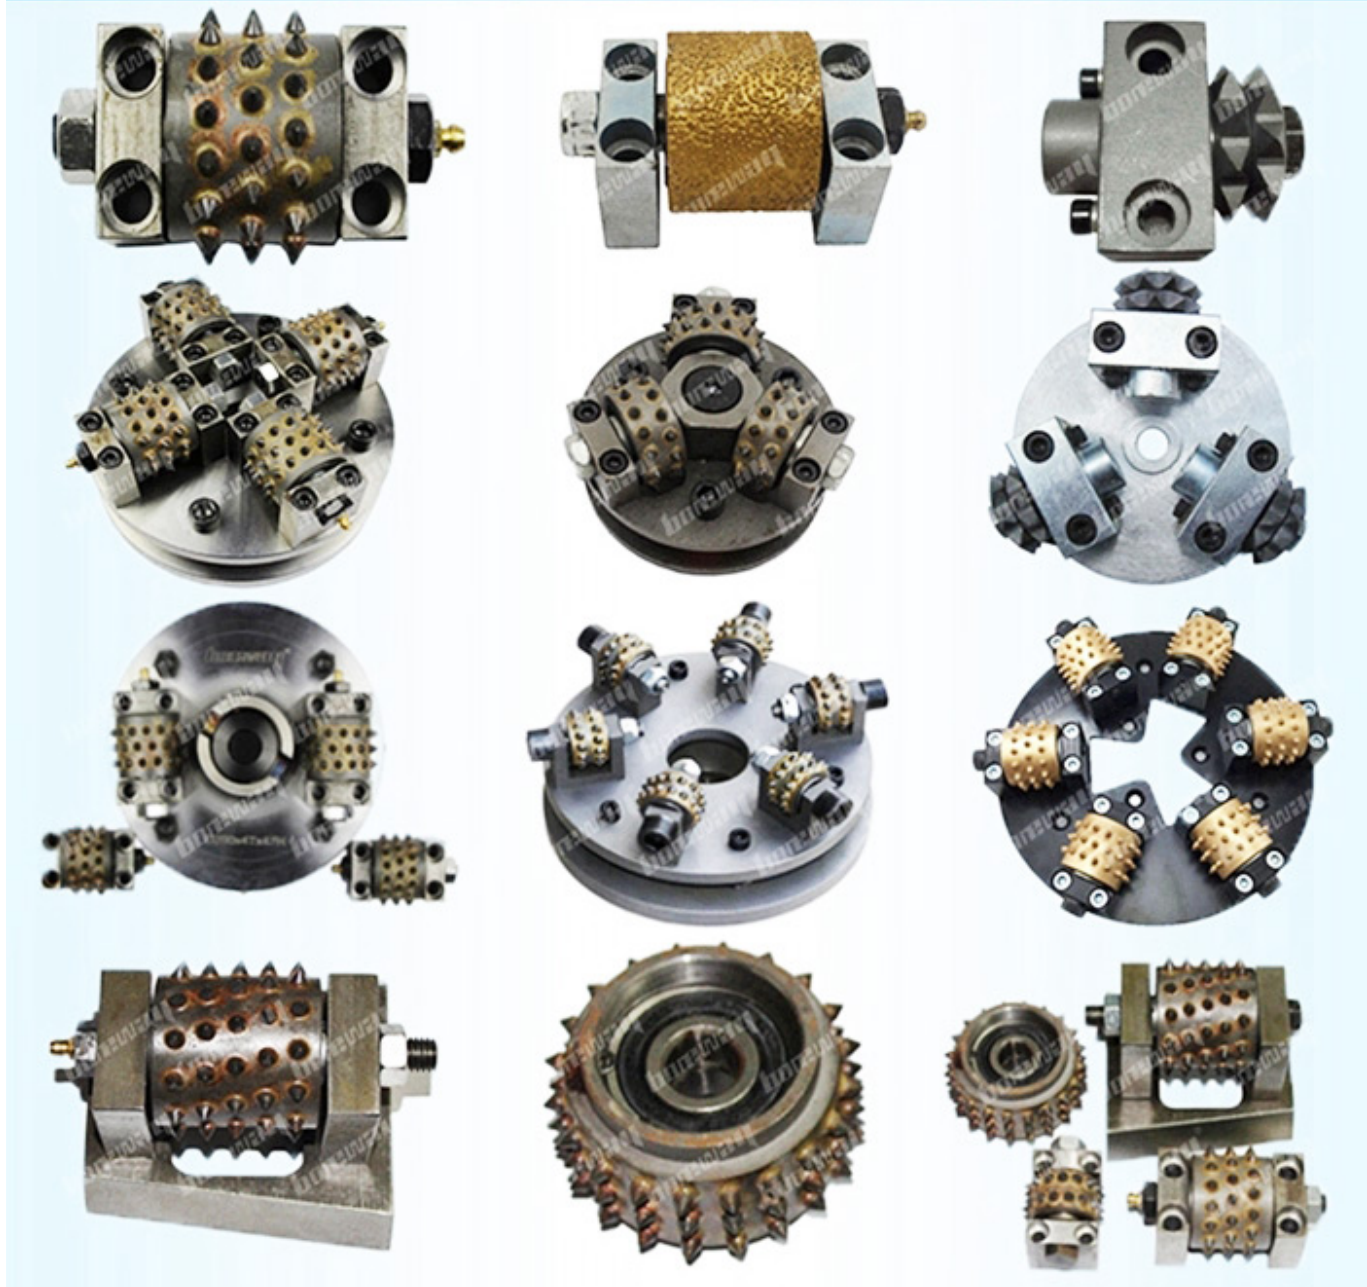

boreway® Multi size bush hammer tools

Boreway Machinery Co., Ltd
www.diamondtools.com
www.diamondtools.top

45S **Redi-lock**