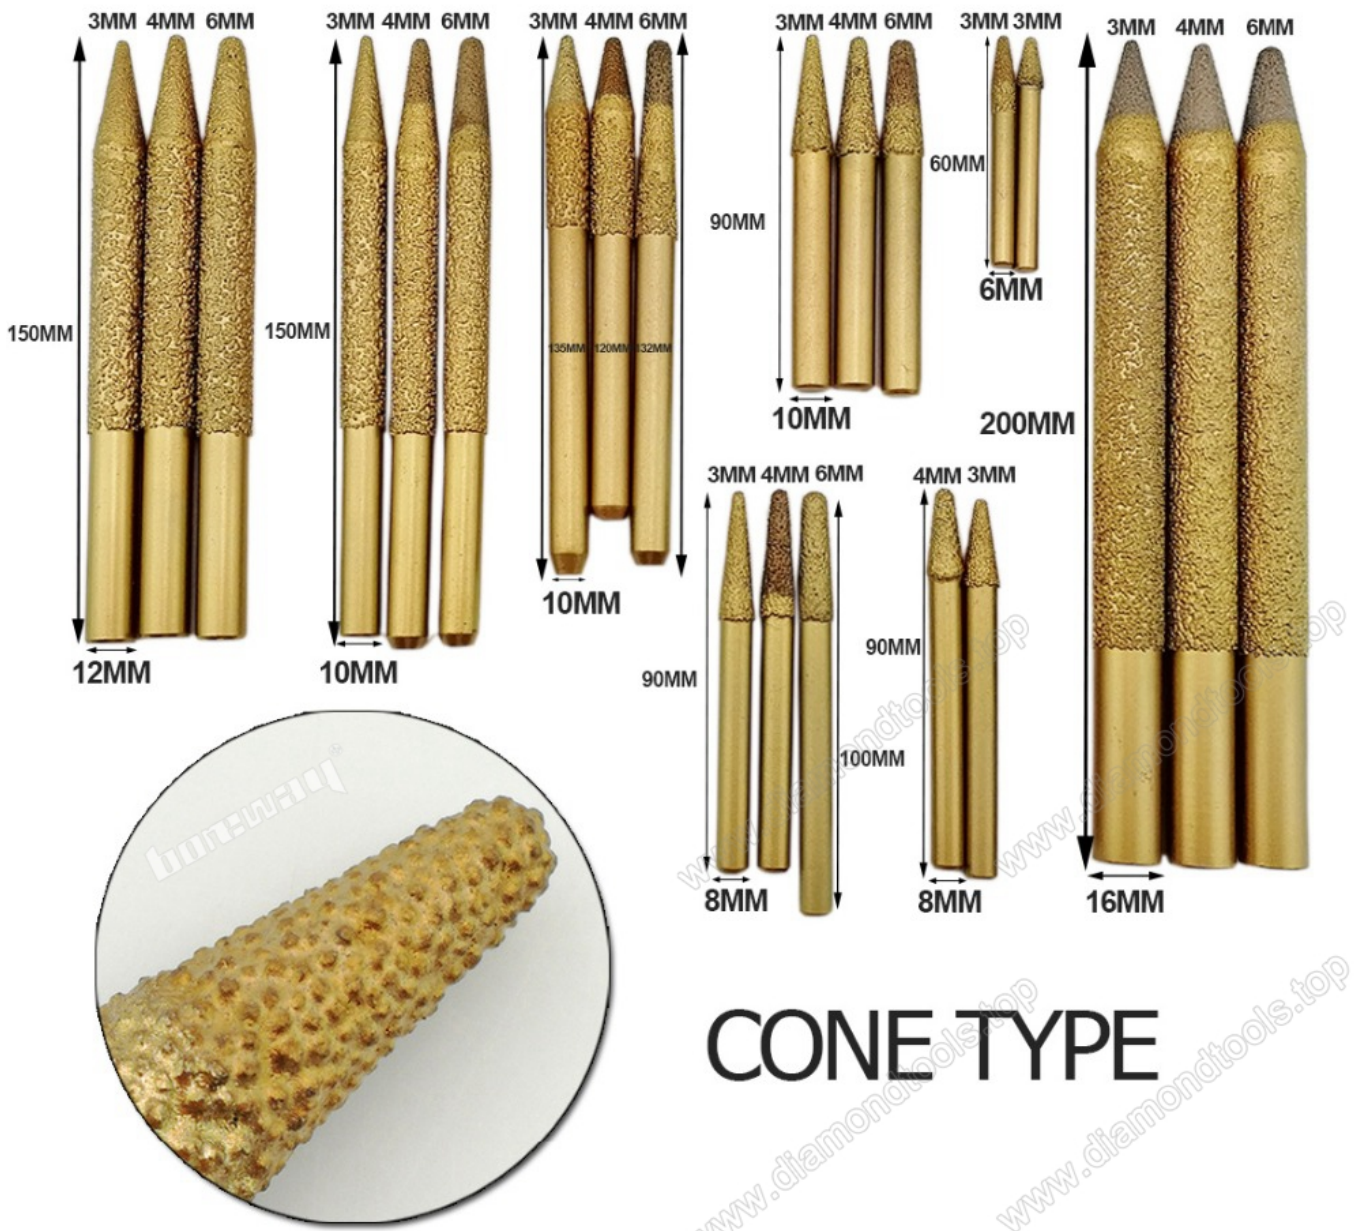

boreway®

Boreway Machinery Co., Ltd.
www.diamondtools.top
www.boreway.com

CNC DIAMOND ENGRAVING BITS

CONE TYPE

boreway[®]

Boreway Machinery Co., Ltd.
www.diamondtools.top
www.boreway.com

boreway[®]

Boreway Machinery Co., Ltd.
www.diamondtools.top
www.boreway.com