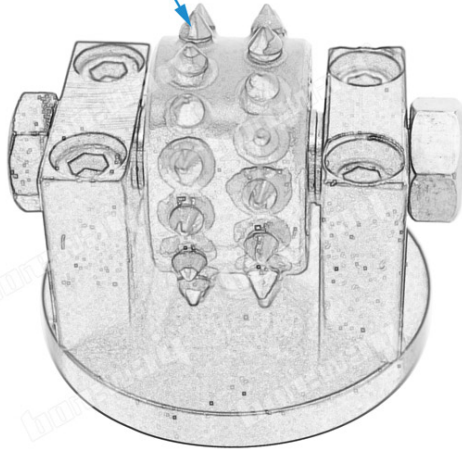

3 Redi-lock

boneway

2 Rows (30 Teeth)
Application: Concrete, Stone

boneway

Grains No.: 30 Grains

Redi Lock Bush Hammer

000

1. **3-Redi-lock** 鋼絲鑽頭 f.....
- 2.....
- 3.....
- 4.....
- 5.....