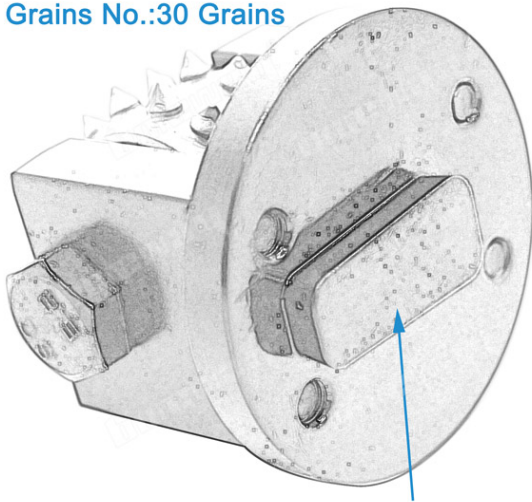

3 Redi-lock

boneway

2 Rows (30 Teeth)
Application: Concrete, Stone

boneway

Grains No.: 30 Grains

Redi Lock Bush Hammer

000

1. **3-Redi-lock** 鋼絲鑽頭 f.....
- 2.....
- 3.....
- 4.....
- 5.....