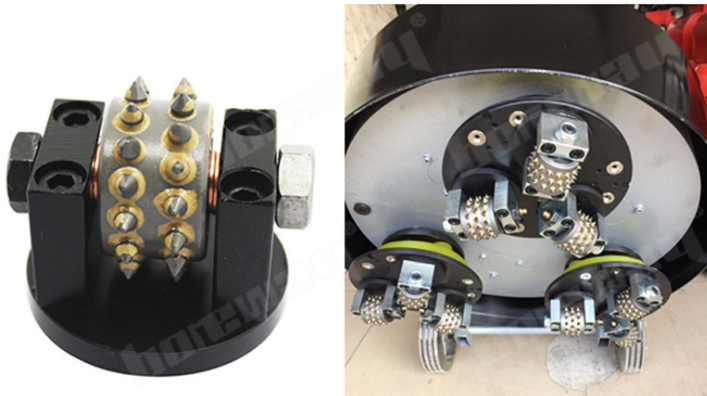

3 Redi-lock

boneway

2 Rows (30 Teeth)
Application: Concrete, Stone

boneway

Grains No.: 30 Grains

Redi Lock Bush Hammer

000

1. **3-Redi-lock** 鋼絲鑽頭 f.....
- 2.....
- 3.....
- 4.....
- 5.....