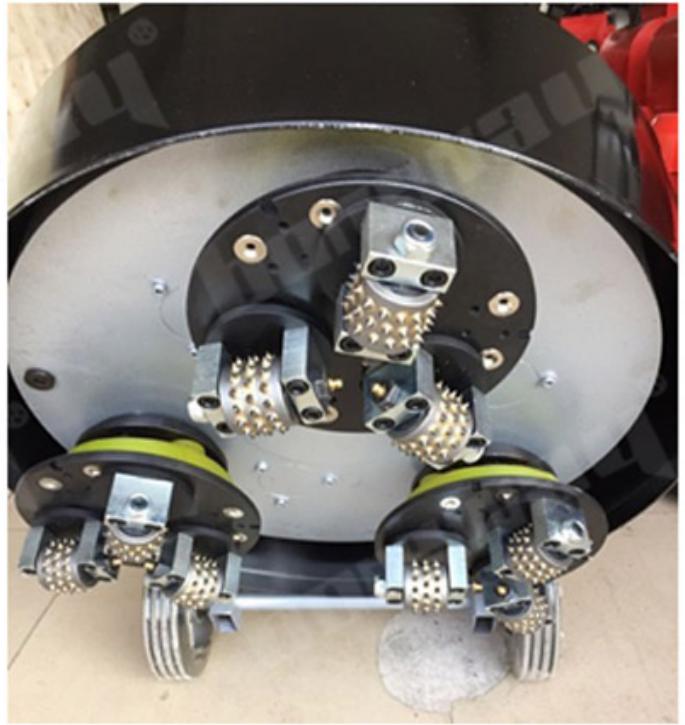

3 Redi-lock

boneway

2 Rows (30 Teeth)
Application: Concrete, Stone

boneway

Grains No.: 30 Grains

Redi Lock Bush Hammer

000

1. **3-Redi-lock** 鋼絲鑽頭 f.....
- 2.....
- 3.....
- 4.....
- 5.....