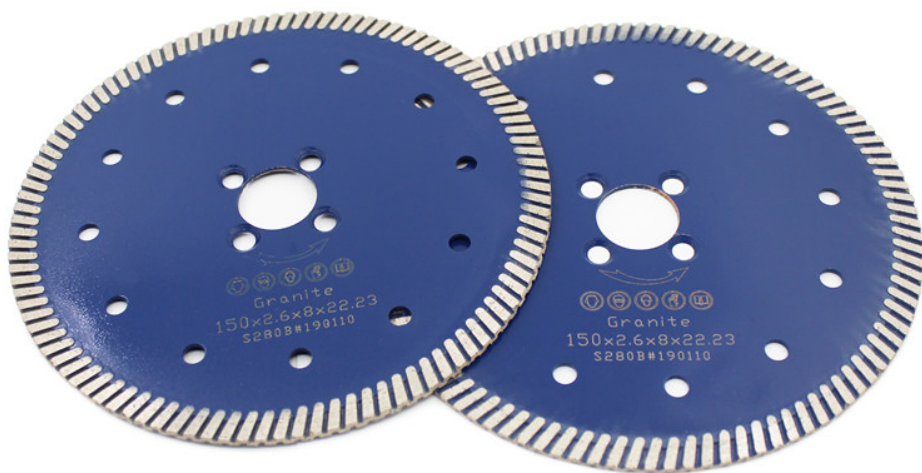

Boreway 1pc 230mm 9

9

= = = = OEM

1. Hot Pressed

2. Professional quality

3 9

9

1. 100% original high grade diamond
2. Hot Pressed diamond
3. This is a mix of second hand diamond selected from waste segment

**Our factory** use original high grade diamond

pk

**Other factory** mix second hand diamond selected from waste segment

**Our blade** cutting effect

pk

**Other supplier** blade cutting effect

9

1

Segment Thickness(mm)

Narrow Tooth Continuous Turbo Rim

150  
S

Electric circular saw

Angle Grinder

Multi-function cutting machine

Road cutting machine

Boreway Machinery Co.,Ltd  
www.fordiamondtools.com  
www.diamondtools.top