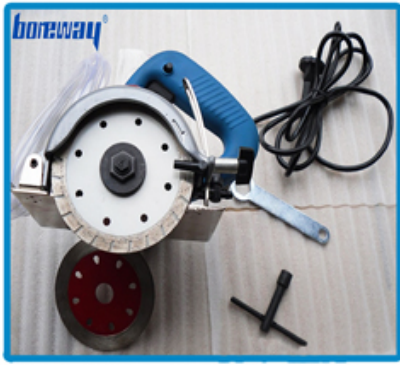

Boreway 1pc 230mm 9

9

= = = = OEM

1. Hot Pressed

2. Professional quality

3 9

9

1. 100% original high grade diamond
2. Hot Pressed diamond
3. This is a mix of second hand diamond selected from waste segment

**Our factory** use original high grade diamond

pk

**Other factory** mix second hand diamond selected from waste segment

**Our blade** cutting effect

pk

**Other supplier** blade cutting effect

9

1

Segment Thickness(mm)

Narrow Tooth Continuous Turbo Rim

150  
S

Electric circular saw

Angle Grinder

Multi-function cutting machine

Road cutting machine

Boreway Machinery Co.,Ltd  
www.fordiamondtools.com  
www.diamondtools.top