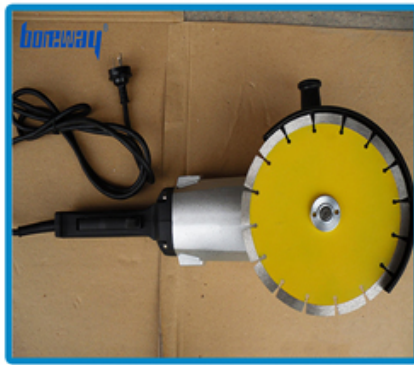

Boreway 1pc 230mm 9

9

= = = = OEM

1. Hot Pressed

2. Professional quality

3 9

9

1. 100% original high grade diamond
2. Hot Pressed diamond
3. This is a mix of second hand diamond selected from waste segment

Segment Thickness(mm)

Narrow Tooth Continuous Turbo Rim

150  
S

Electric circular saw

Angle Grinder

Multi-function cutting machine

Road cutting machine

Boreway Machinery Co.,Ltd  
www.fordiamondtools.com  
www.diamondtools.top