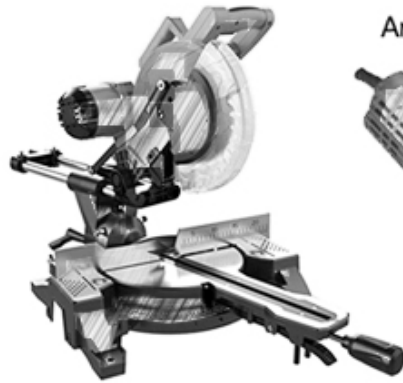

Boreway 1pc 230mm 9

9

= = = = OEM

1. Hot Pressed

2. Professional quality

3 9

9

1. 100% original high grade diamond
2. Hot Pressed diamond
3. This is a mix of second hand diamond selected from waste segment

Segment Thickness(mm)

Narrow Tooth Continuous Turbo Rim

150  
S

Electric circular saw

Angle Grinder

Multi-function cutting machine

Road cutting machine

Boreway Machinery Co.,Ltd  
www.fordiamondtools.com  
www.diamondtools.top