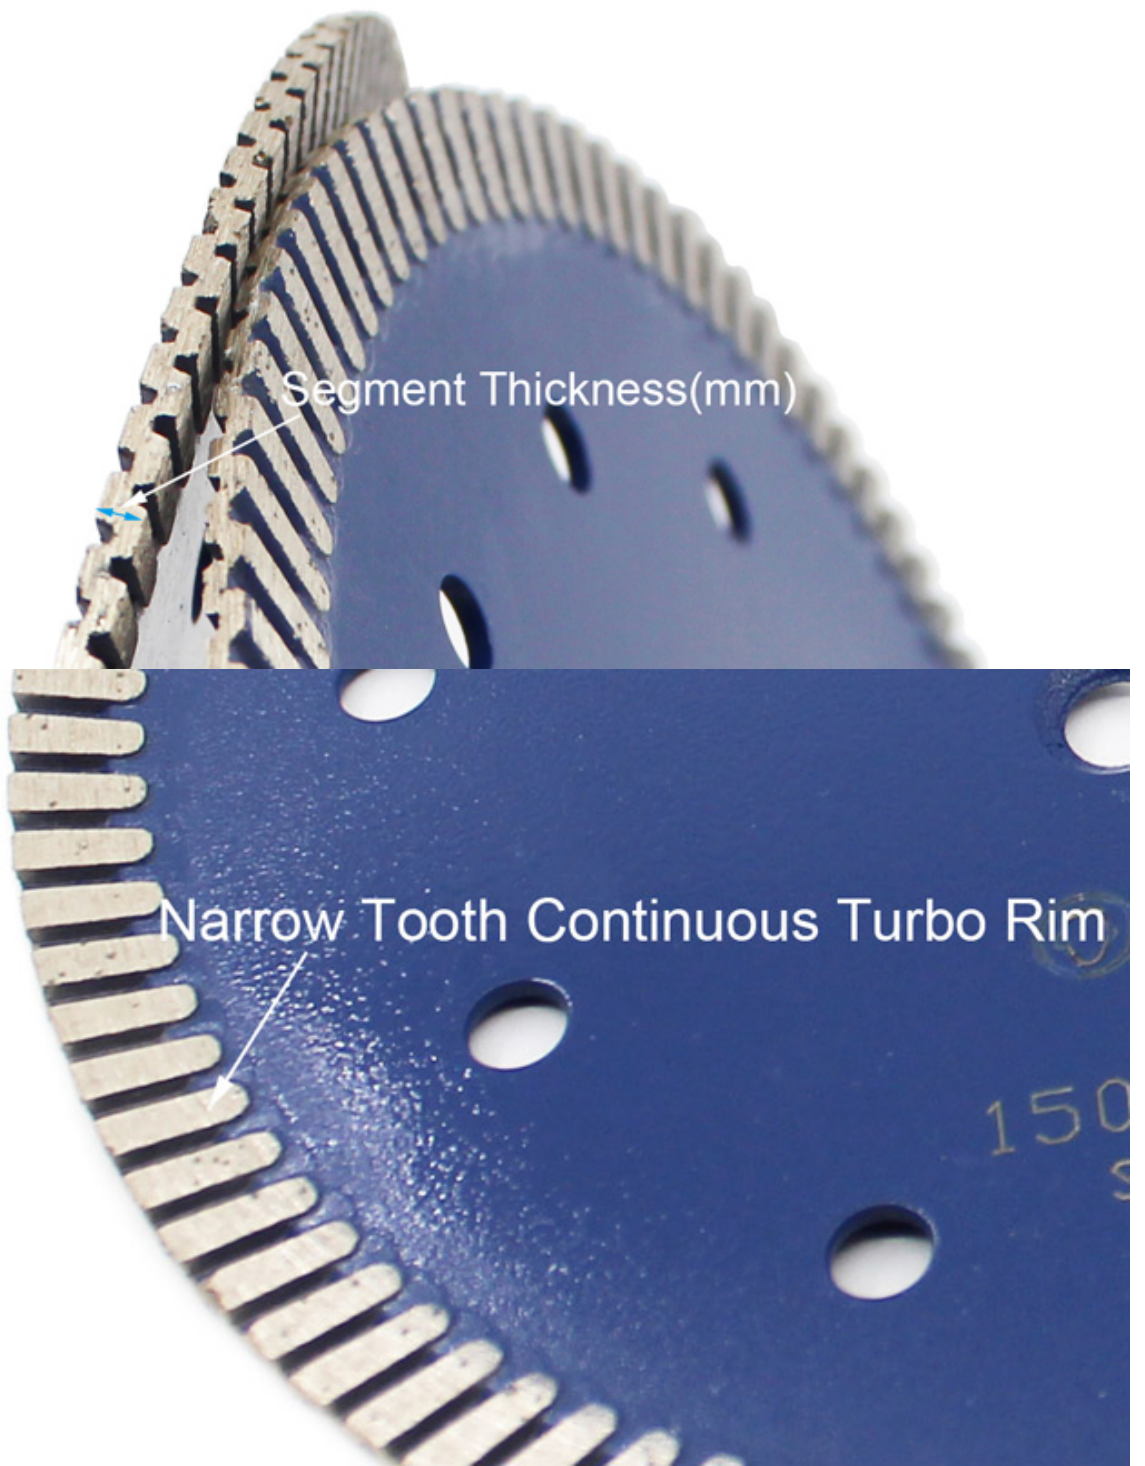

Boreway 1pc 230mm 9

9

= = = = OEM

1. Hot Pressed

2. Professional quality

3 9

9

1. 100% original high grade diamond
2. Hot Pressed diamond
3. This is a mix of second hand diamond selected from waste segment

**Our factory** use original high grade diamond

pk

**Other factory** mix second hand diamond selected from waste segment

**Our blade** cutting effect

pk

**Other supplier** blade cutting effect

9

1

Segment Thickness(mm)

Narrow Tooth Continuous Turbo Rim

150  
S

Electric circular saw

Angle Grinder

Multi-function cutting machine

Road cutting machine

Boreway Machinery Co.,Ltd  
www.fordiamondtools.com  
www.diamondtools.top