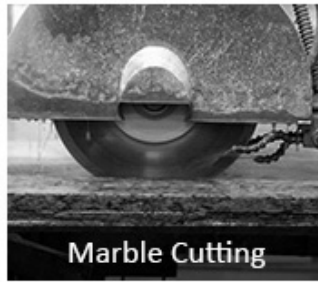

Other factory mix second diamond selected from waste segment

Our blade cutting effect

pk

Other supplier blade cutting effect

105mm x 230mm

Wall Cutting

Concrete With Rebar Cutting

Road Cutting

Hard Stone Cutting

Hard Granite Cutting

Ceramic Porcelain Cutting

Marble Cutting

Porcelain tile

Ceramic

Engineered stone

105mm x 230mm