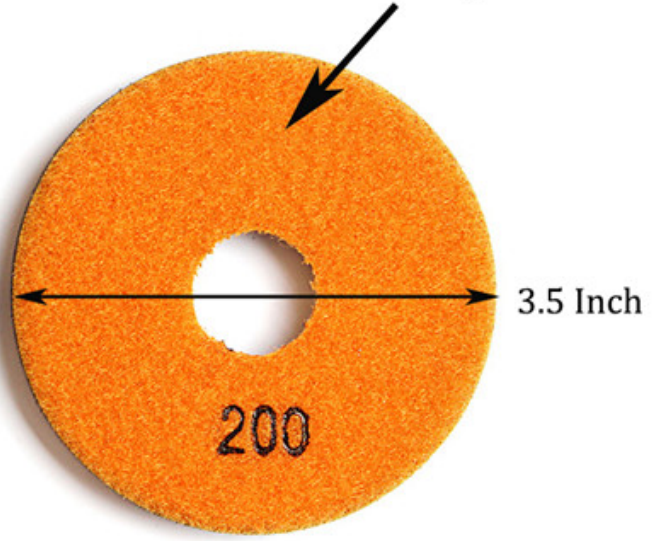

Hook And Loop Backed

Concrete Diamond Grinding And Polishing Pads