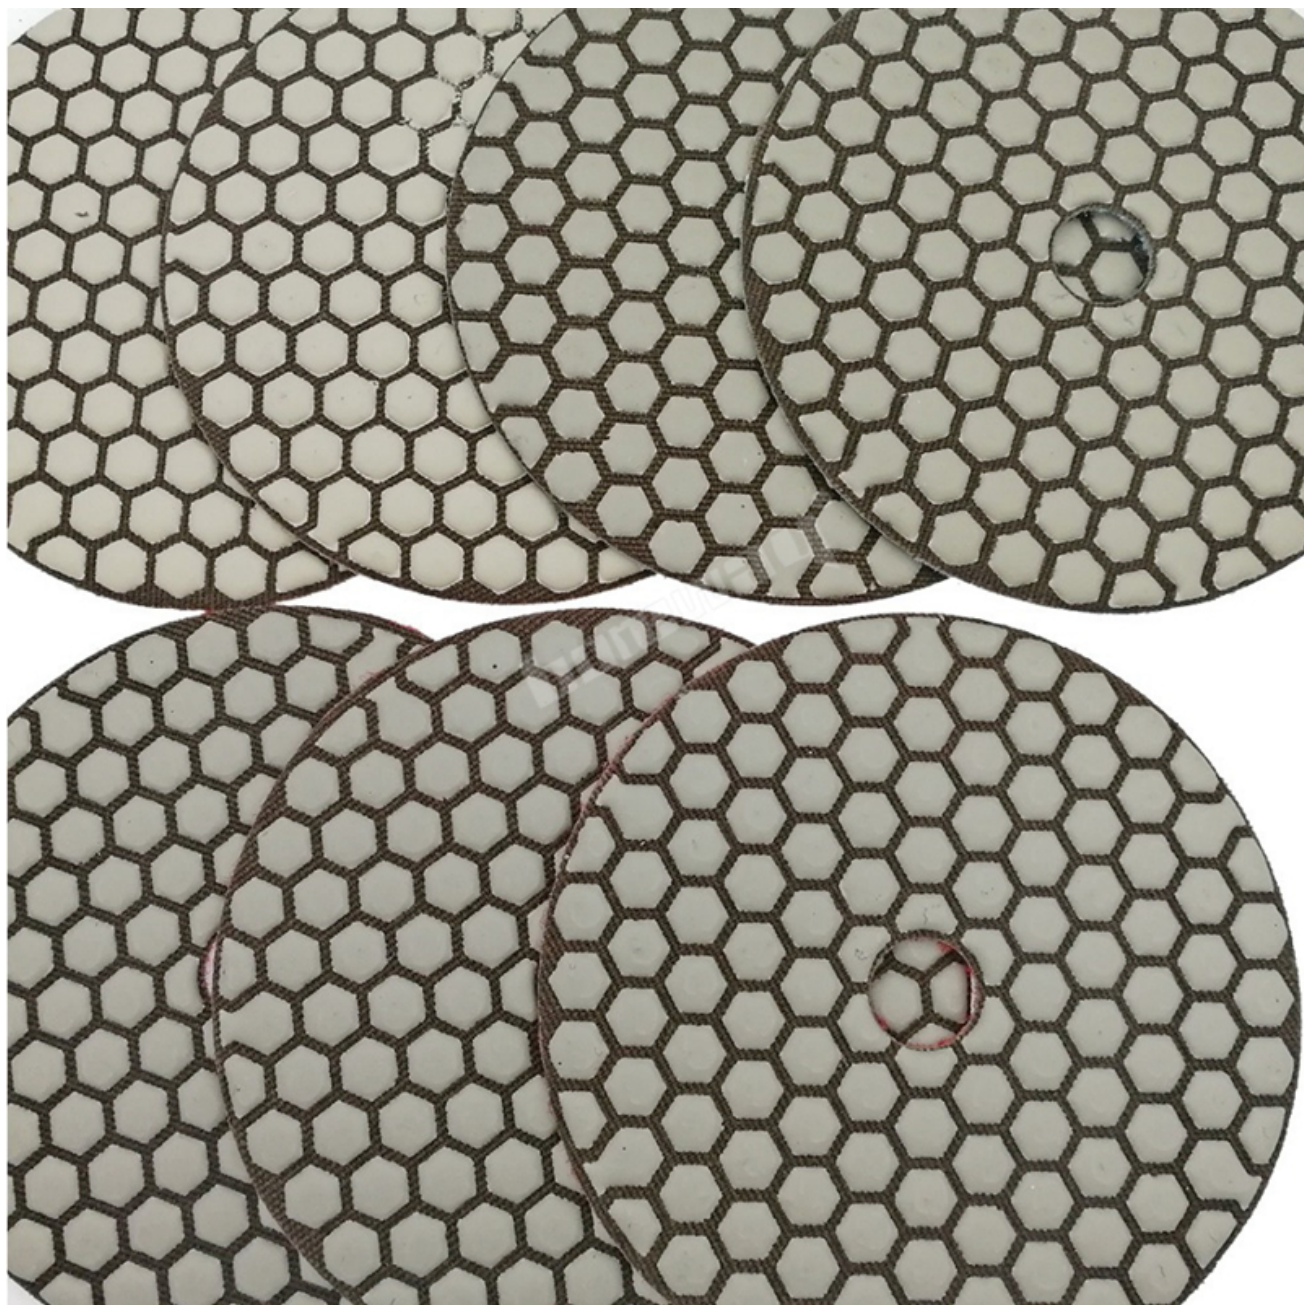

# DRY FLEXIBLE DIAMOND POLISHING PADS

1.5MM  
Workable Thickness

[www.diamondtools.top](http://www.diamondtools.top)

Front Side

Back Side

**boreway**®

**Boreway Machinery Co., Ltd.**  
[www.diamondtools.top](http://www.diamondtools.top)  
[www.boreway.com](http://www.boreway.com)