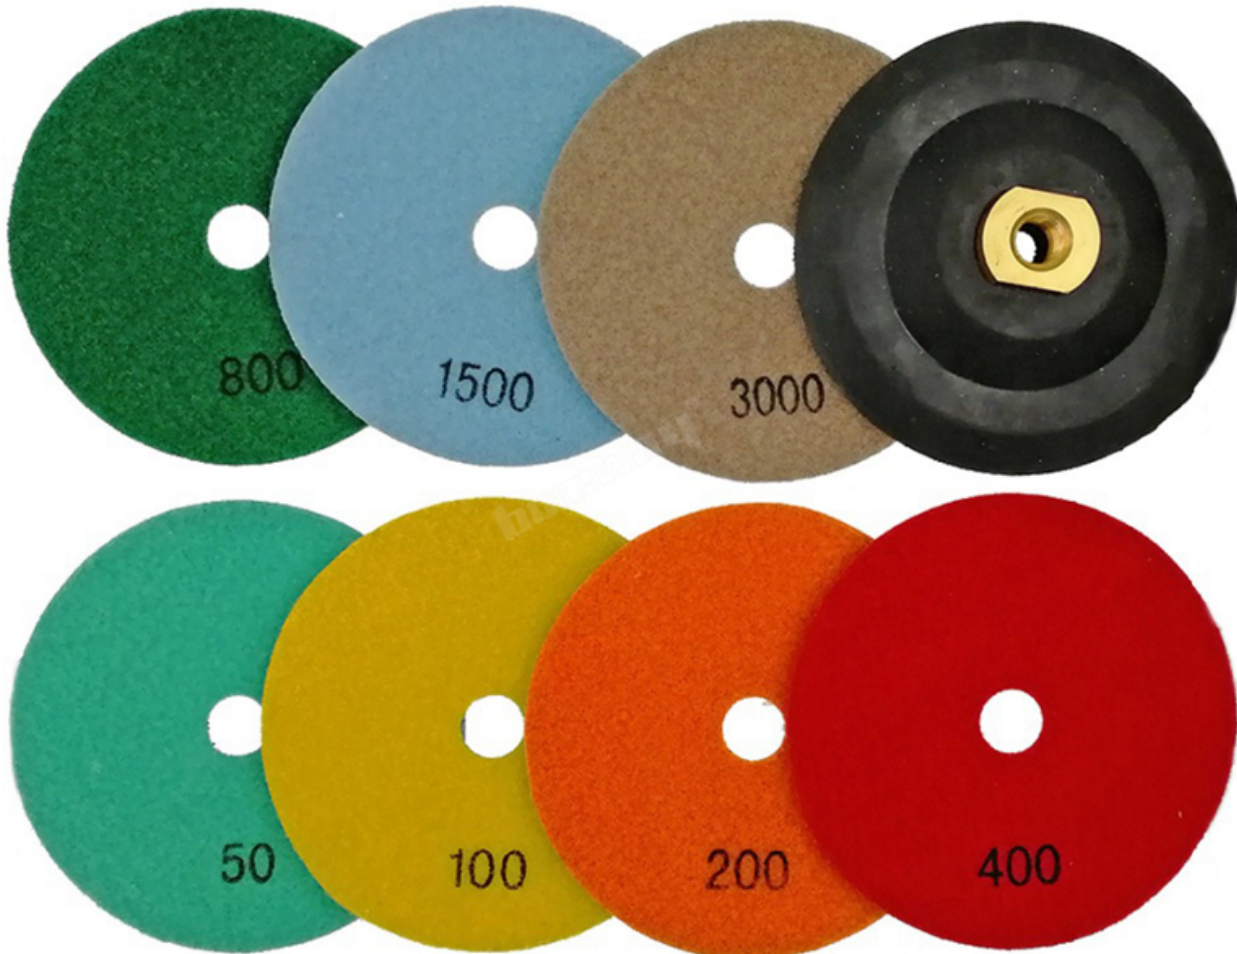

# DRY FLEXIBLE DIAMOND POLISHING PADS

1.5MM  
Workable Thickness

[www.diamondtools.top](http://www.diamondtools.top)

Front Side

Back Side

**boreway**®

**Boreway Machinery Co., Ltd.**  
[www.diamondtools.top](http://www.diamondtools.top)  
[www.boreway.com](http://www.boreway.com)