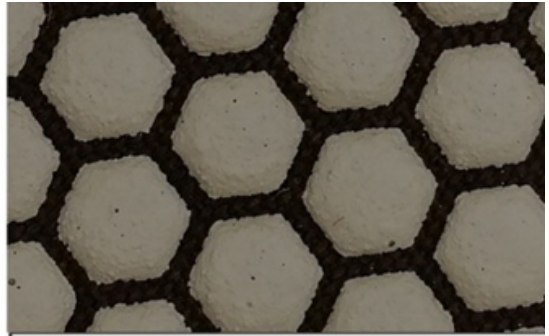

# DRY FLEXIBLE DIAMOND POLISHING PADS

1.5MM  
Workable Thickness

[www.diamondtools.top](http://www.diamondtools.top)

Front Side

Back Side

**boreway**®

**Boreway Machinery Co., Ltd.**  
[www.diamondtools.top](http://www.diamondtools.top)  
[www.boreway.com](http://www.boreway.com)