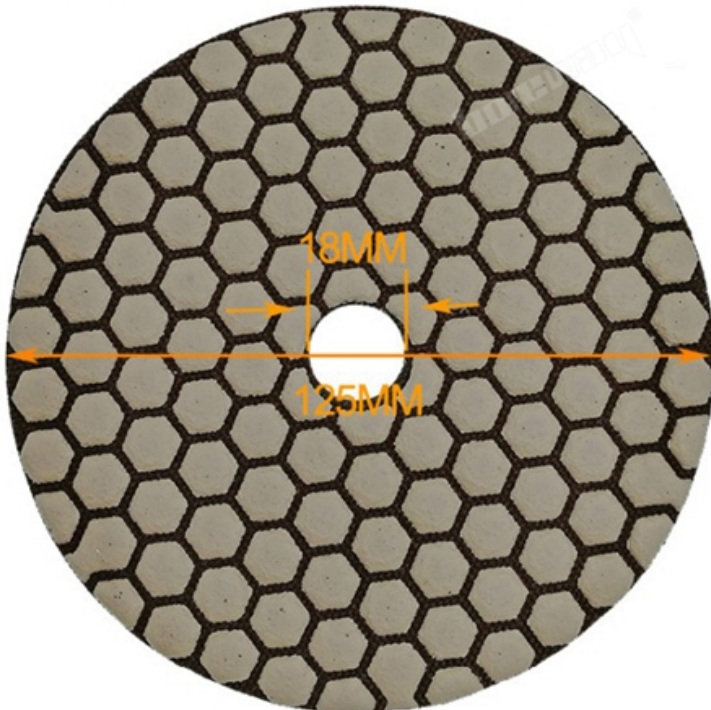

# DRY FLEXIBLE DIAMOND POLISHING PADS

1.5MM  
Workable Thickness

[www.diamondtools.top](http://www.diamondtools.top)

Front Side

Back Side

**boreway**®

**Boreway Machinery Co., Ltd.**  
[www.diamondtools.top](http://www.diamondtools.top)  
[www.boreway.com](http://www.boreway.com)