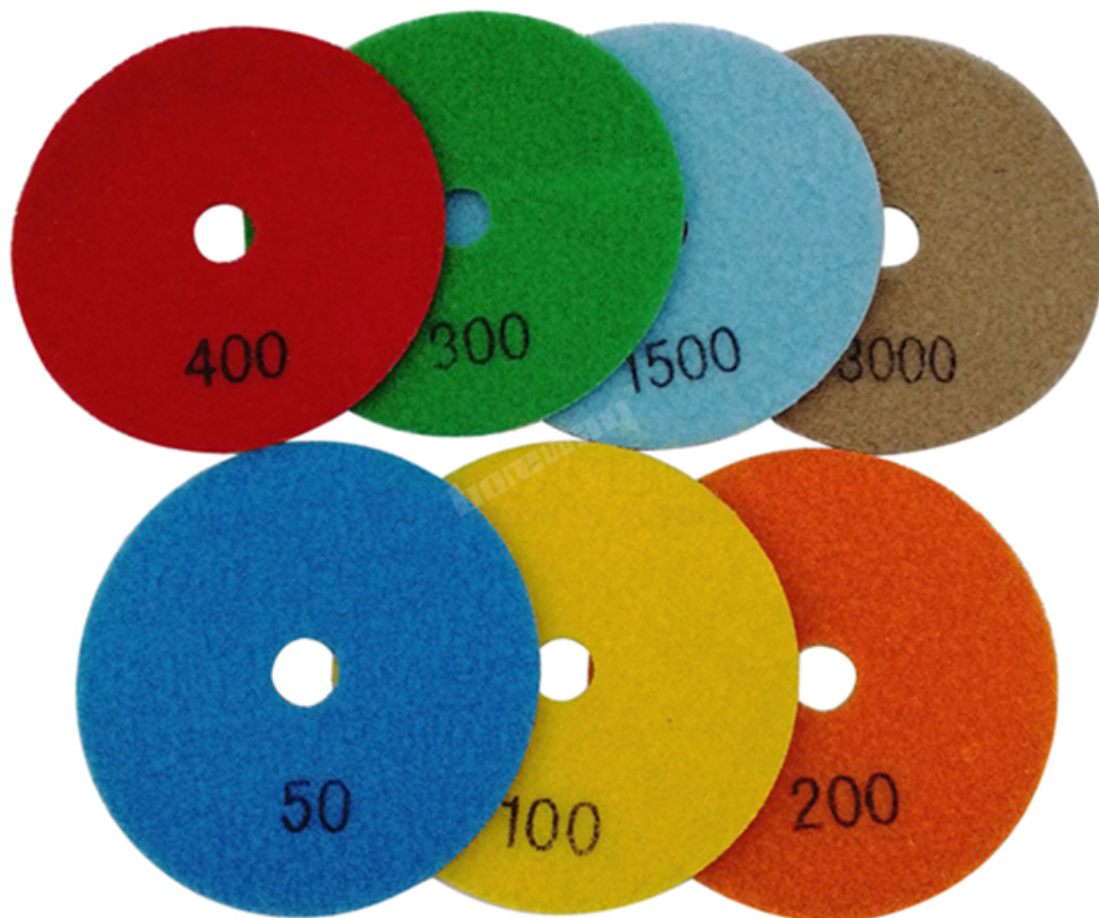

DRY FLEXIBLE DIAMOND POLISHING PADS

1.5MM
Workable Thickness

Front Side

Back Side

boreway®

Boreway Machinery Co.,Ltd
www.fordiamondtools.com
www.diamondtools.top

Boreway Machinery Co.,Ltd
www.fordiamondtools.com
www.diamondtools.top

boreway®    **boreway**®   

Pls

- 1.
- 2.

-DELIVERY-

Less than 45kg,generally delivery by express(Door to Door).

By Air / Sea for batch goods, Airport / Port receiving.

BY AIR

BY SEA