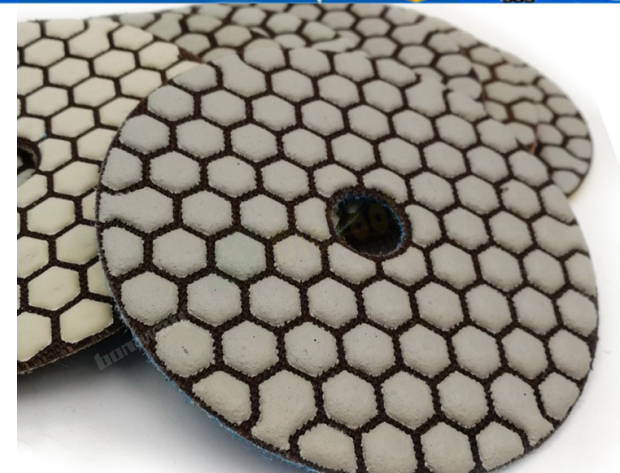

Boreway Machinery Co.,Ltd
www.fordiamondtools.com
www.diamondtools.top

boreway® **boreway**®