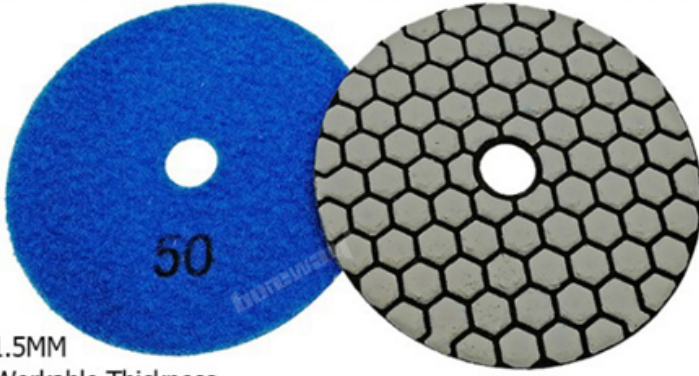

DRY FLEXIBLE DIAMOND POLISHING PADS

1.5MM
Workable Thickness

Front Side

Back Side

boreway®

Boreway Machinery Co.,Ltd
www.fordiamondtools.com
www.diamondtools.top

Boreway Machinery Co.,Ltd
www.fordiamondtools.com
www.diamondtools.top