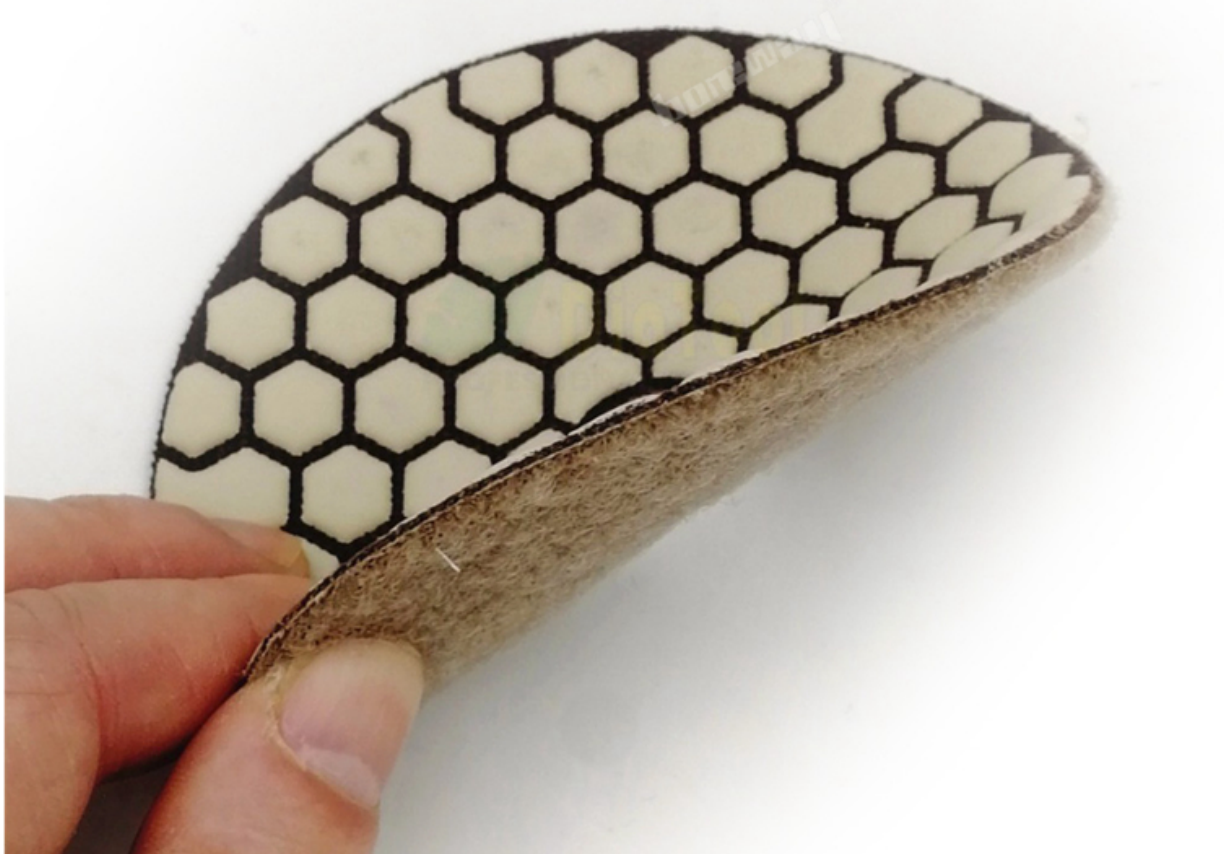

DRY FLEXIBLE DIAMOND POLISHING PADS

1.5MM
Workable Thickness

Front Side

Back Side

boreway®

Boreway Machinery Co.,Ltd
www.fordiamondtools.com
www.diamondtools.top

Boreway Machinery Co.,Ltd
www.fordiamondtools.com
www.diamondtools.top