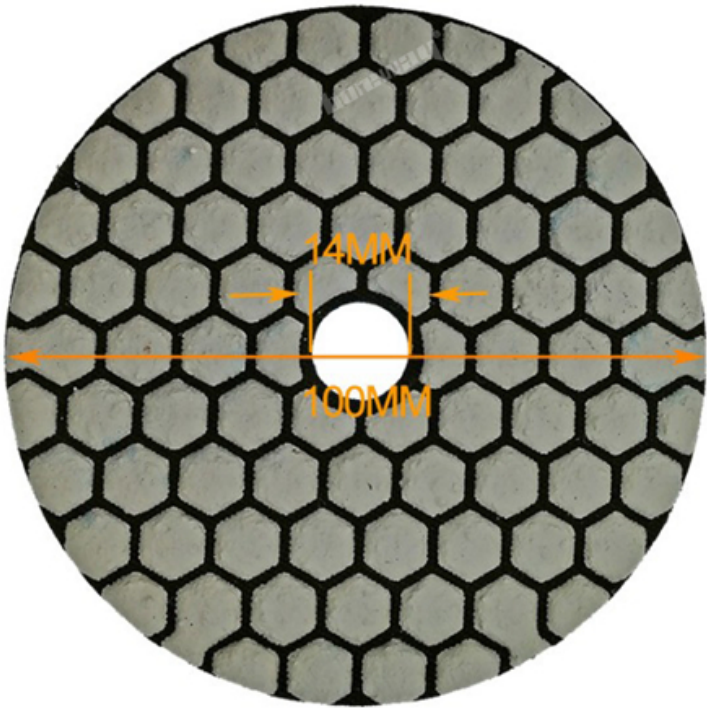

DRY FLEXIBLE DIAMOND POLISHING PADS

1.5MM
Workable Thickness

Front Side

Back Side

boreway®

Boreway Machinery Co.,Ltd
www.fordiamondtools.com
www.diamondtools.top

Boreway Machinery Co.,Ltd
www.fordiamondtools.com
www.diamondtools.top

boreway®    **boreway**®   

Pls

- 1.
- 2.

-DELIVERY-

Less than 45kg,generally delivery by express(Door to Door).

By Air / Sea for batch goods, Airport / Port receiving.

BY AIR

BY SEA