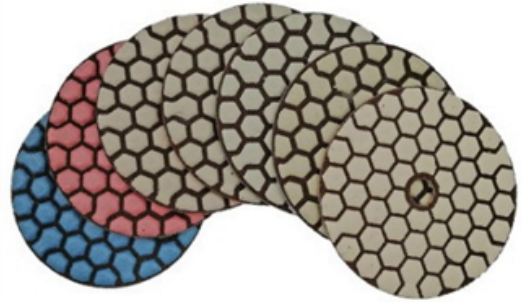

boreway®

Boreway Machinery Co., Ltd.
www.diamondtools.top
www.boreway.com

DRY FLEXIBLE DIAMOND POLISHING PADS

1.5MM
Workable Thickness

www.diamondtools.top

Front Side

Back Side

www.diamondtools.top