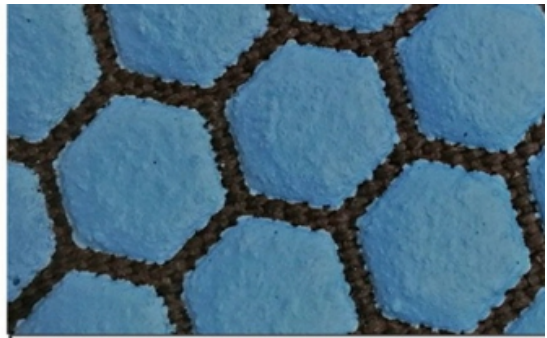

boreway®

Boreway Machinery Co., Ltd.
www.diamondtools.top
www.boreway.com

DRY FLEXIBLE DIAMOND POLISHING PADS

1.5MM
Workable Thickness

www.diamondtools.top

Front Side

Back Side

www.diamondtools.top