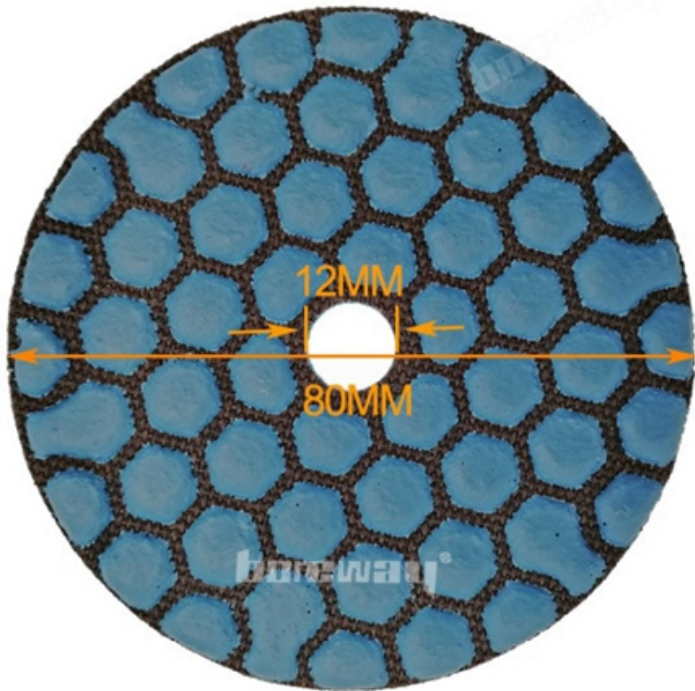

boreway®

Boreway Machinery Co., Ltd.
www.diamondtools.top
www.boreway.com

DRY FLEXIBLE DIAMOND POLISHING PADS

1.5MM
Workable Thickness

www.diamondtools.top

Front Side

Back Side

www.diamondtools.top