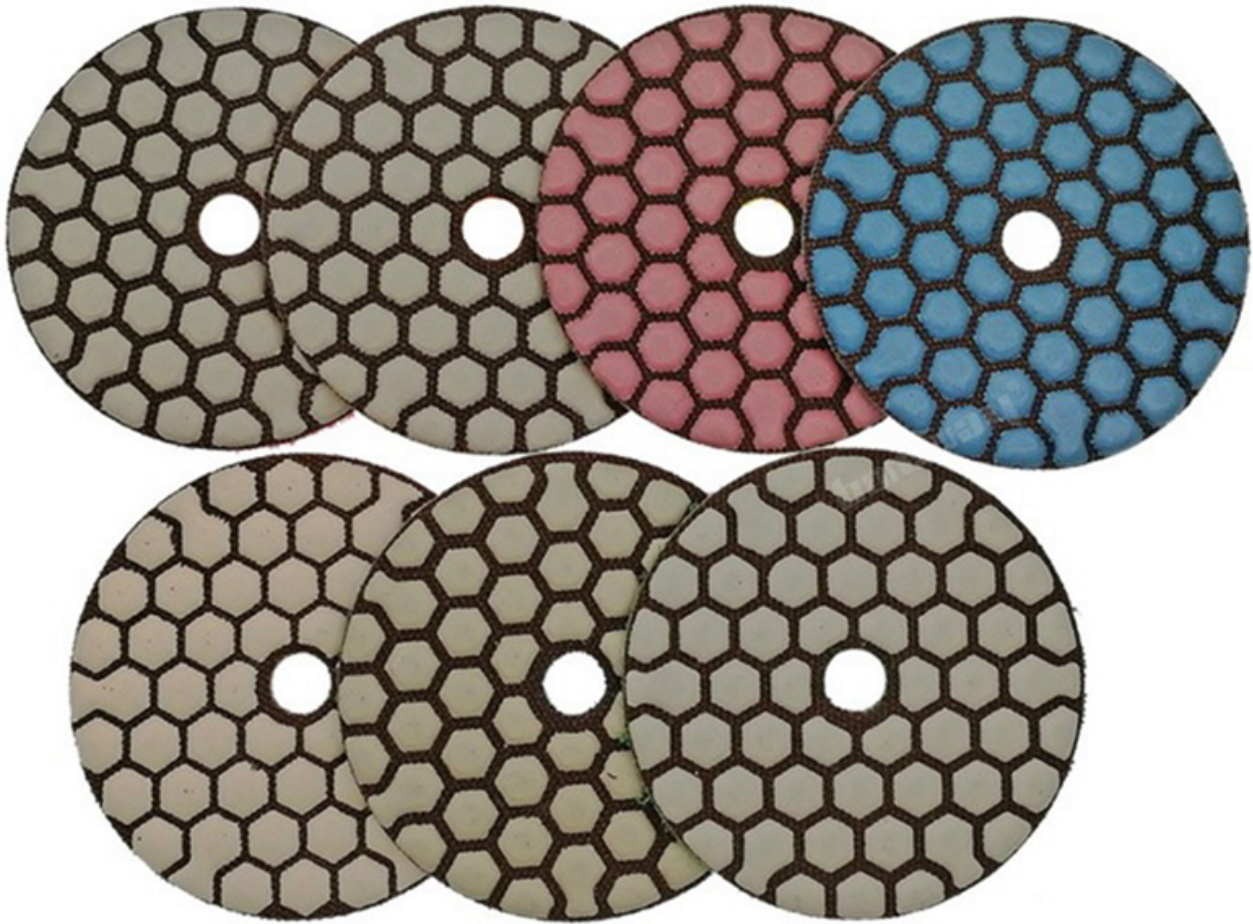

boreway®

Boreway Machinery Co., Ltd.
www.diamondtools.top
www.boreway.com

DRY FLEXIBLE DIAMOND POLISHING PADS

1.5MM
Workable Thickness

www.diamondtools.top

Front Side

Back Side

www.diamondtools.top