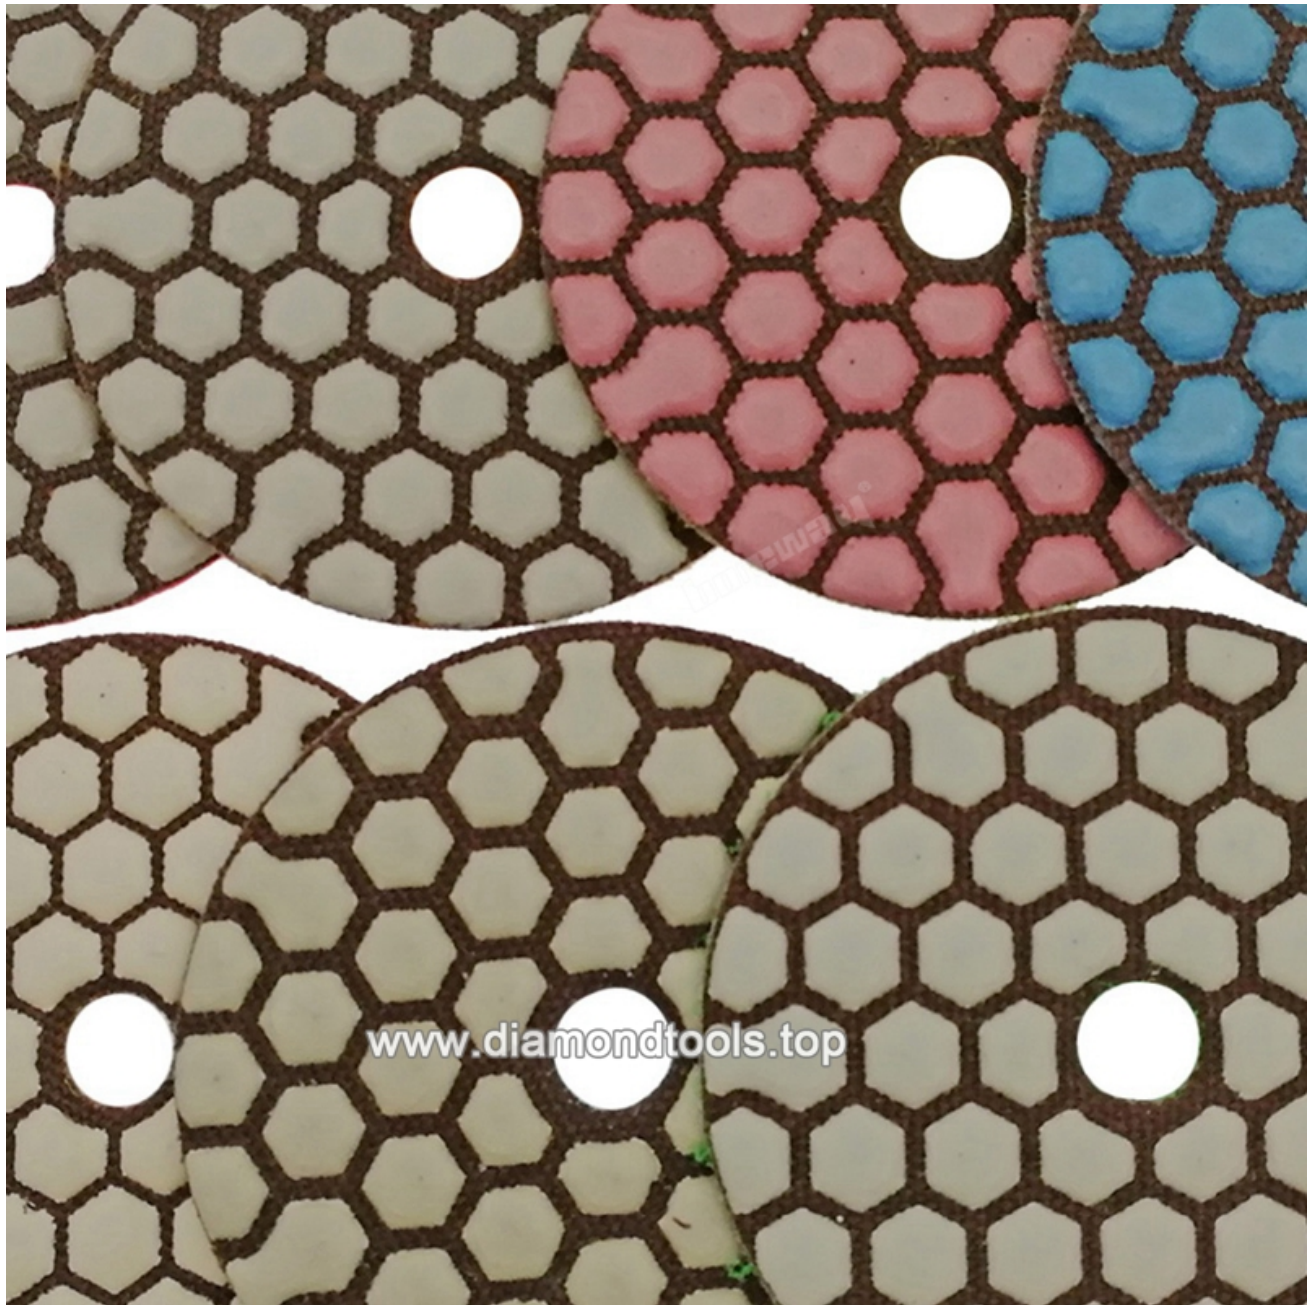

boreway®

Boreway Machinery Co., Ltd.
www.diamondtools.top
www.boreway.com

DRY FLEXIBLE DIAMOND POLISHING PADS

1.5MM
Workable Thickness

www.diamondtools.top

Front Side

Back Side

www.diamondtools.top