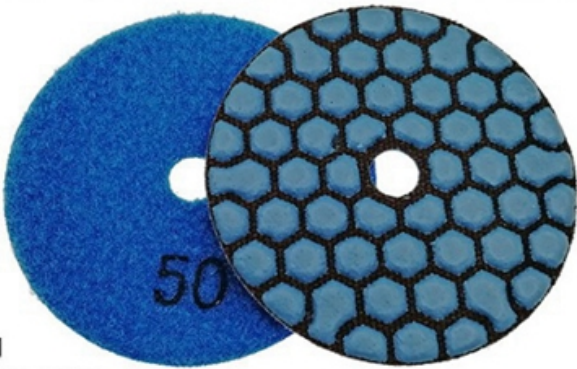

boreway®

Boreway Machinery Co., Ltd.
www.diamondtools.top
www.boreway.com

DRY FLEXIBLE DIAMOND POLISHING PADS

1.5MM
Workable Thickness

www.diamondtools.top

Front Side

Back Side

www.diamondtools.top