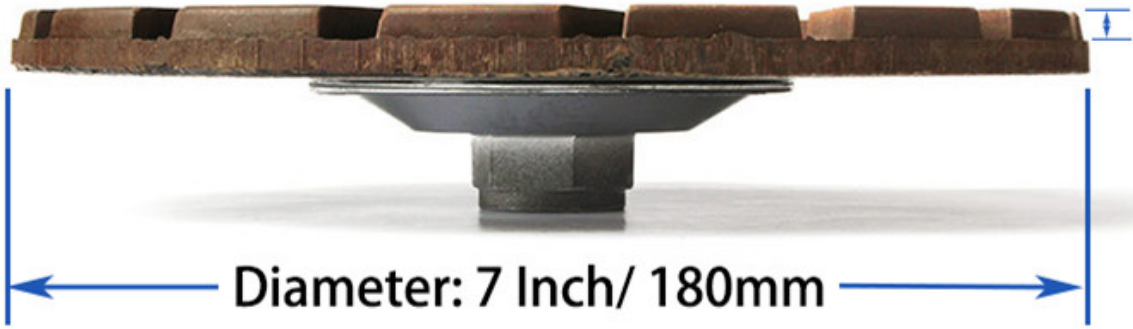

Segment Thickness: 5mm