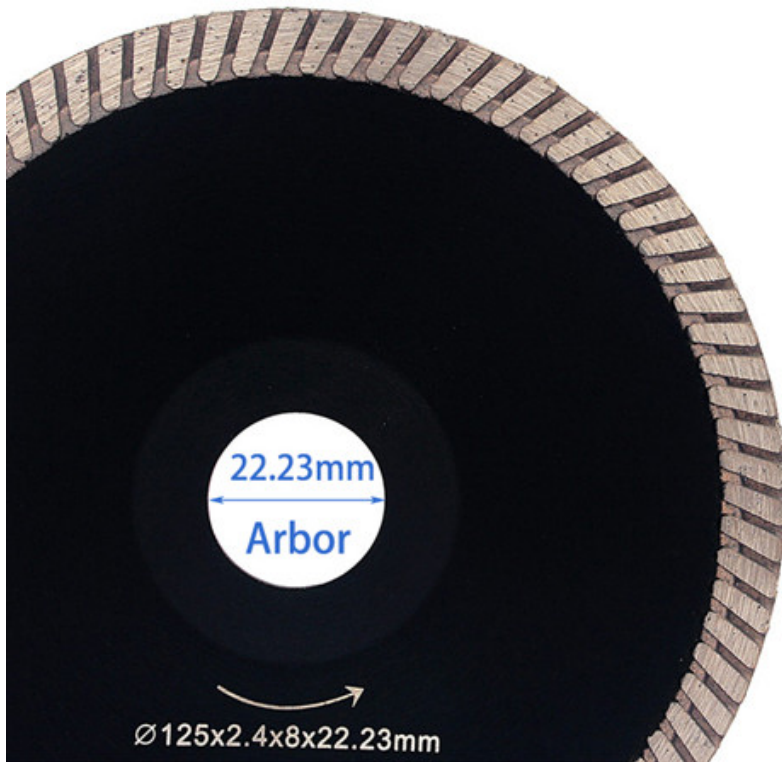

5

5 Inch Concave Diamond Cutting Blade

Packaged in carton

Outer Diameter: 125mm

Segment Height: 8mm

Segment Thickness: 2.4mm

Saucer shaped is easy for curved cutting and good for sinkhole application.

Boreway Machinery Co., Ltd.  
www.fordiamondtools.com  
www.diamondtools.top