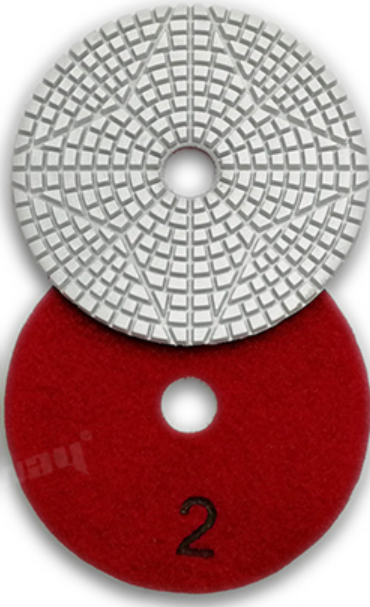

boreway®

Boreway Machinery Co.,Ltd
www.fordiamondtools.com
www.diamondtools.top

boreway[®]

3MM
Workable Thickness

www.diamondtools.top

Front Side

Back Side

Boreway Machinery Co.,Ltd
www.fordiamondtools.com
www.diamondtools.top