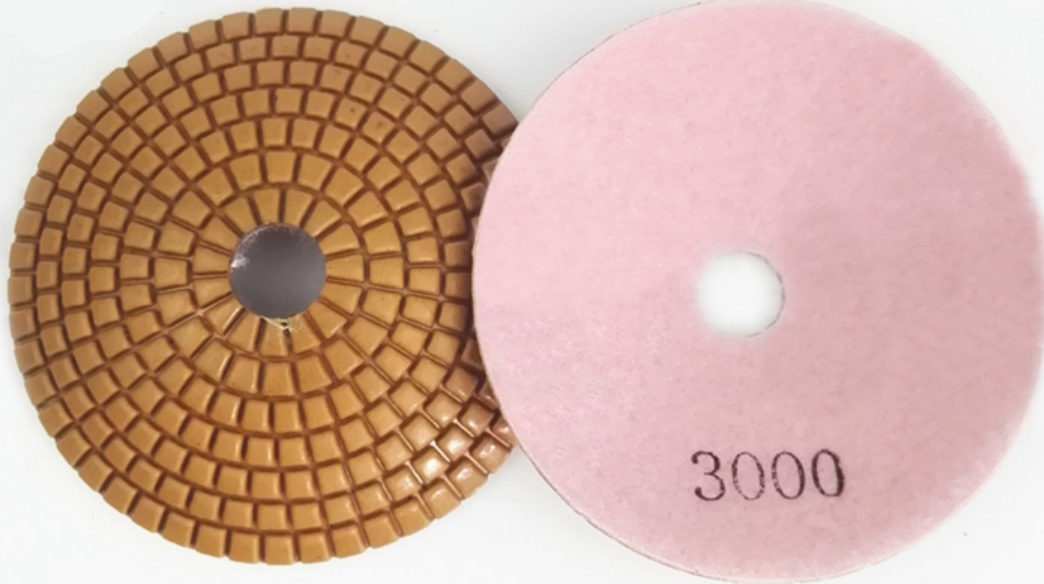

**boreway**®

Bowl shaped wet diamond polishing pad  
**Boreway Machinery Co., Ltd.**  
[www.diamondtools.top](http://www.diamondtools.top)  
[www.boreway.com](http://www.boreway.com)

**boreway**®

Bowl shaped wet diamond polishing pad