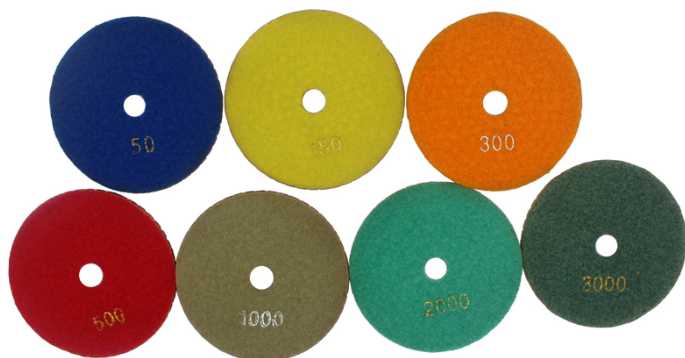

0000

1. 7mm 3mm 4inch 100mm 17mm 50mm 150mm 300mm 500mm 1000mm 2000mm 3000mm 3mm 5mm
2. 3mm 4inch 100mm 17mm 50mm 150mm 300mm 500mm 1000mm 2000mm 3000mm
3. BOREWAY 3mm 5mm
4. 95mm

000

- 1.
- 2.
- 3.
4. BUFF 95mm
- 5.

000

00000	00	00	0000	00000	0000	000
BW-DPP-W-SY4035	100mm	3mm	50mm 150mm 300mm 500mm 1000mm 2000mm 3000mm	00000 00 000	000 000 000000 000000	0000

000

boreway[®]

boreway[®]

boreway[®]

boreway[®]

福建省南安市
福建省南安市