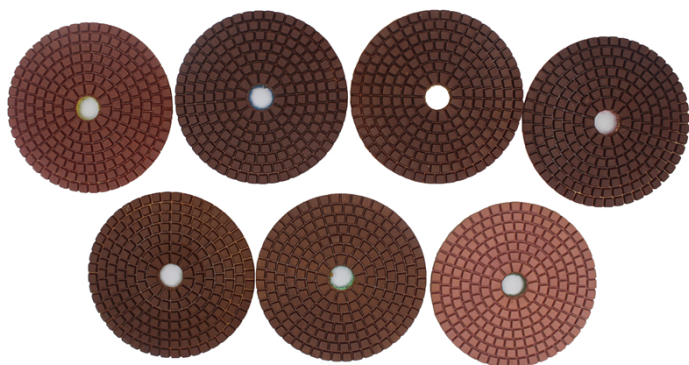

0000

1. 7mm 3mm 4inch 100mm 17mm 50mm 150mm 300mm 500mm 1000mm 2000mm 3000mm 3mm 5mm
2. 3mm 4inch 100mm 17mm 50mm 150mm 300mm 500mm 1000mm 2000mm 3000mm
3. BOREWAY 3mm 5mm
4. 95mm

000

- 1.
- 2.
- 3.
4. BUFF 95mm
- 5.

000

00000	00	00	0000	00000	0000	000
BW-DPP-W-SY4035	100mm	3mm	50mm 150mm 300mm 500mm 1000mm 2000mm 3000mm	00000 00 000	000 000 000000 000000	0000

000

boreway[®]

boreway[®]

boreway[®]

boreway[®]

福建省南安市
福建省南安市