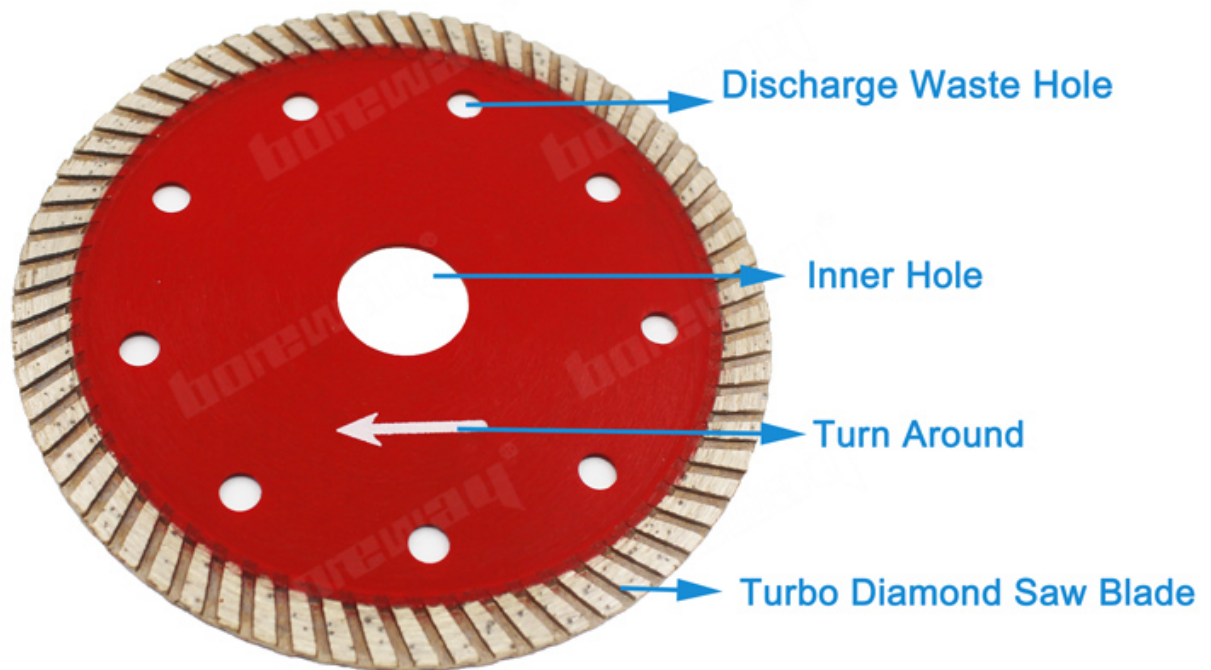

4 105mm

- 1.
- 2.
- 3.
- 4.

Sharpness Hand-held saw machine Premium Quality Cost-friendly

Long life Wet or Dry Clean cutting Smooth cutting

105mm

105mm

mm		mm	mm	4	105		8/10/12
4.3	110	8/10/12				16/20 22.23 25.4 50	
4.5	115	8/10/12					
5	125	8/10/12					
6	150	8/10/12					
7	180	8/10/12					
8	200	8/10/12					
9	230	8/10/12					