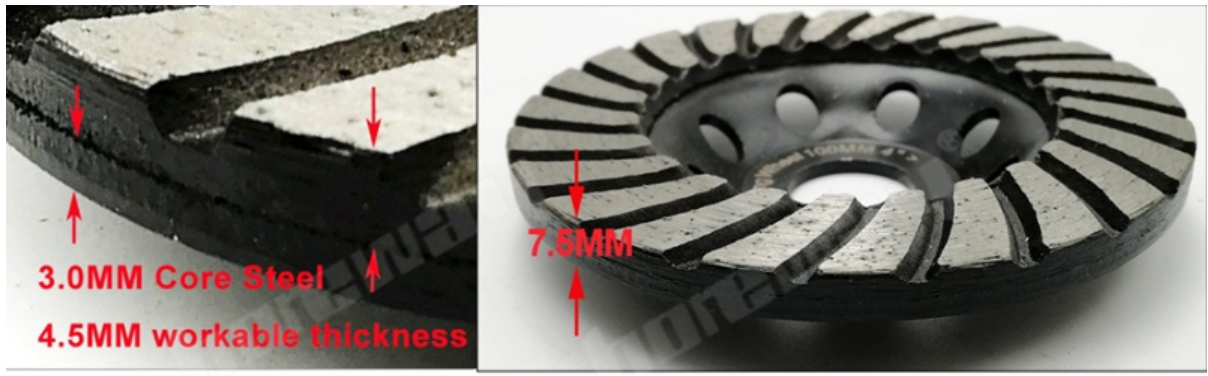

4

4"/100MM DIAMOND TURBO CUP GRINDING WHEEL

7 Inch (D180MM)

5 Inch (D125MM)

4 Inch (D100MM)

4.5 Inch (D115MM)