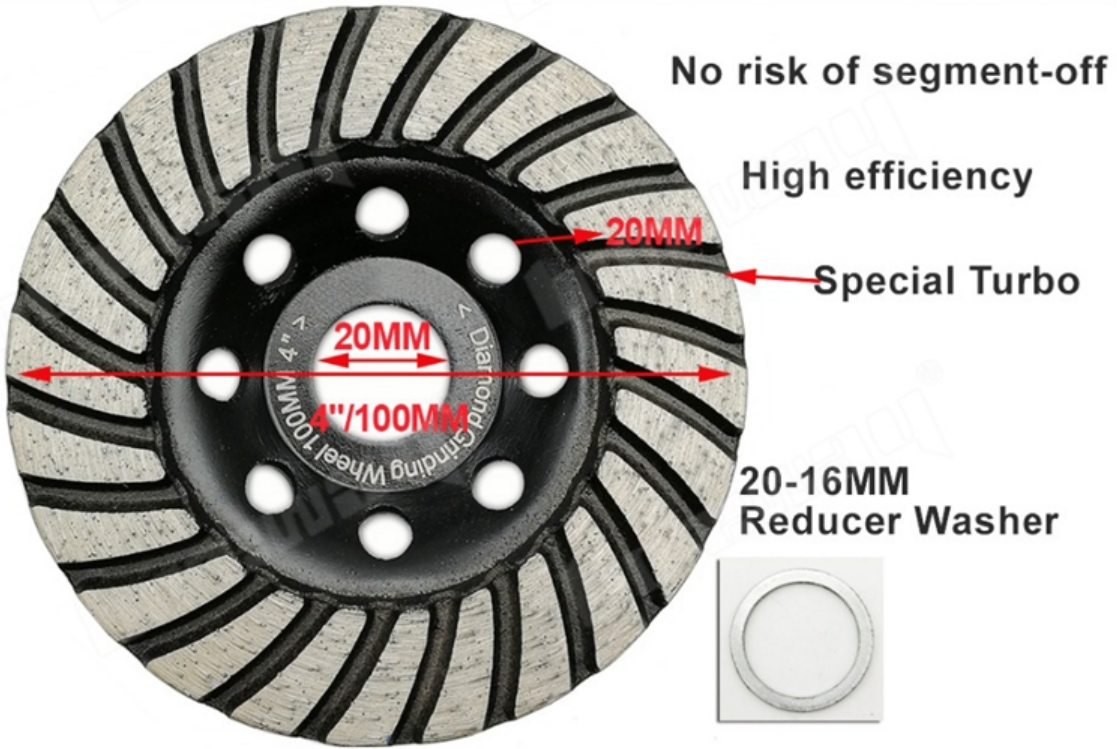

4

4"/100MM DIAMOND TURBO CUP GRINDING WHEEL

7 Inch (D180MM)

5 Inch (D125MM)

4 Inch (D100MM)

4.5 Inch (D115MM)