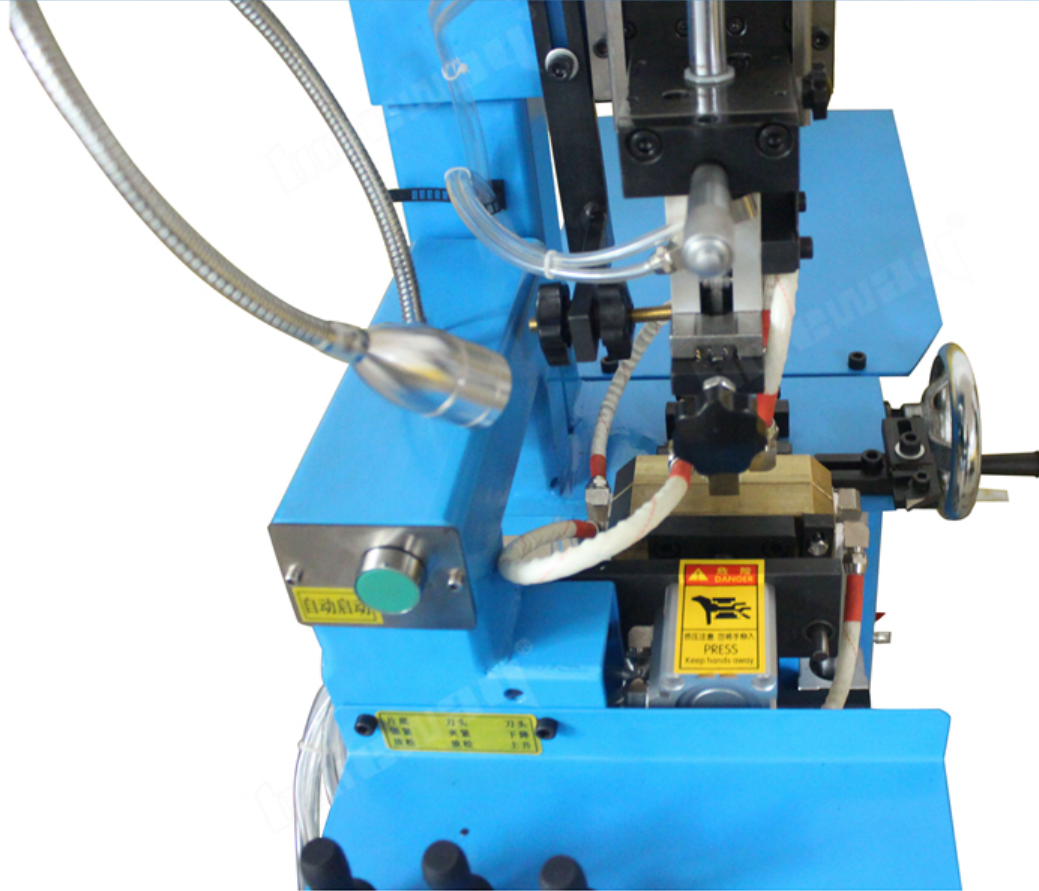

boreway®

Boreway Machinery Co., Ltd.
www.diamondtools.top
www.boreway.com