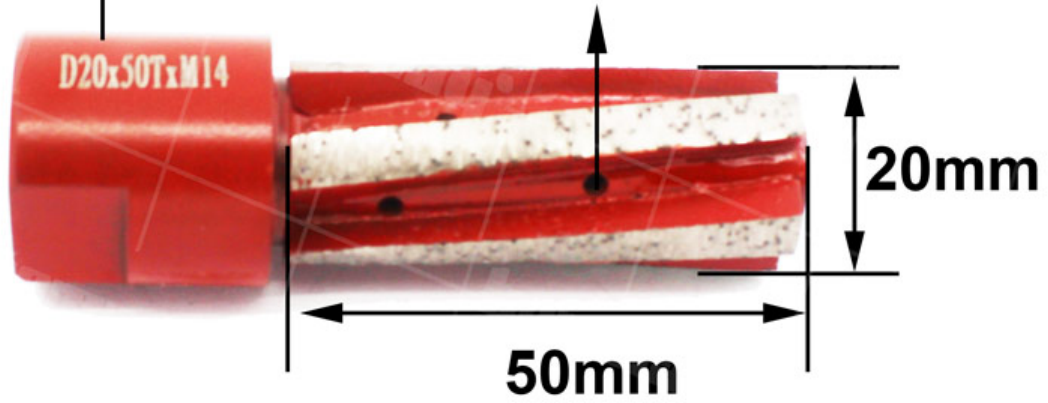

(Convenient For Cooling
And Waste Removal)

M14

Water Hole