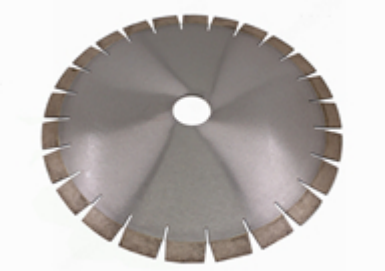

Boreway Machinery Co., Ltd.
www.diamondtools.top
www.boreway.com

D350 * 3.2 * 20 * 40mm * 50 / 60mm Slient