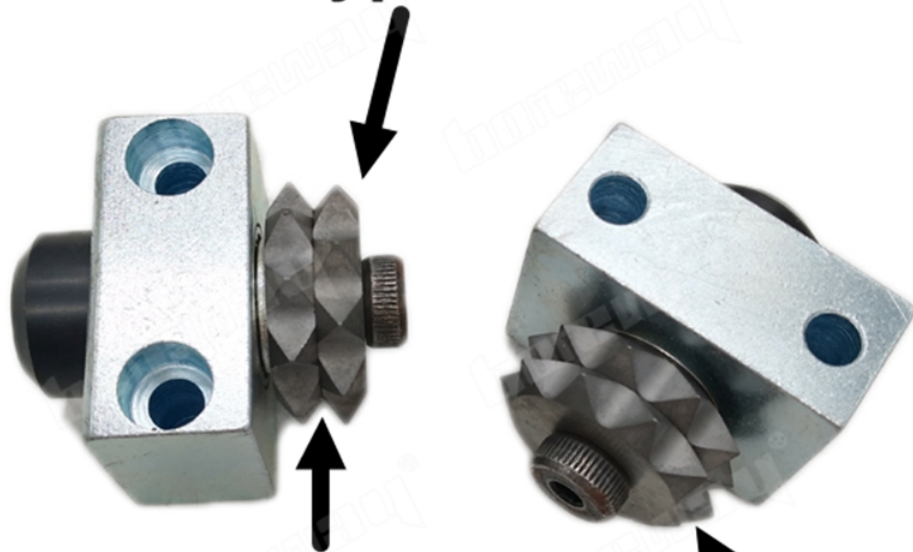

20S

Star Type

Thickness Of Point:6MM

Teeth No.:20T

Boreway Machinery Co.,Ltd
www.diamondtools.top
www.boreway.net

Boreway Machinery Co.,Ltd
www.diamondtools.top
www.boreway.net

boreway®

Boreway Machinery Co.,Ltd
www.fordiamondtools.com
www.diamondtools.top