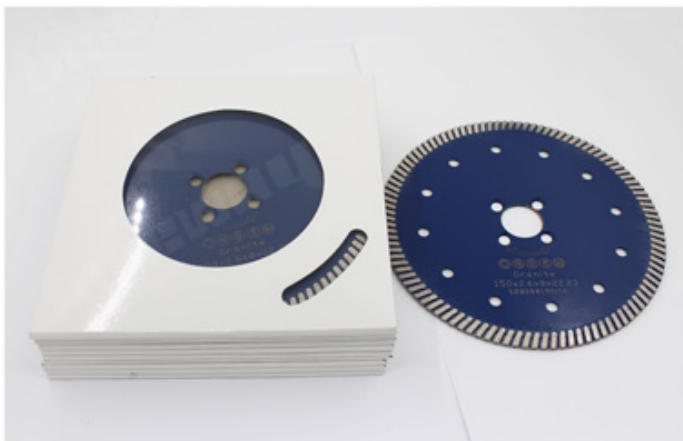

3. 鋼圈 & 鋼圈 & 鋼圈

4. Working 鋼圈

5. C 鋼圈

鋼圈 = 鋼圈 = 鋼圈 = 鋼圈 = OEM

鋼圈

鋼圈

1. 鋼圈

2. 鋼圈