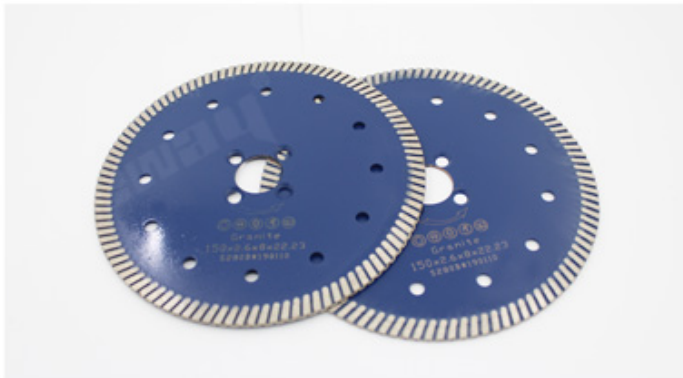

3. 鋼圈 & 鋼圈 & 鋼圈

4. Working 鋼圈

5. C 鋼圈

鋼圈 = 鋼圈 = 鋼圈 = 鋼圈 = OEM

鋼圈

鋼圈

1. 鋼圈

2. 鋼圈