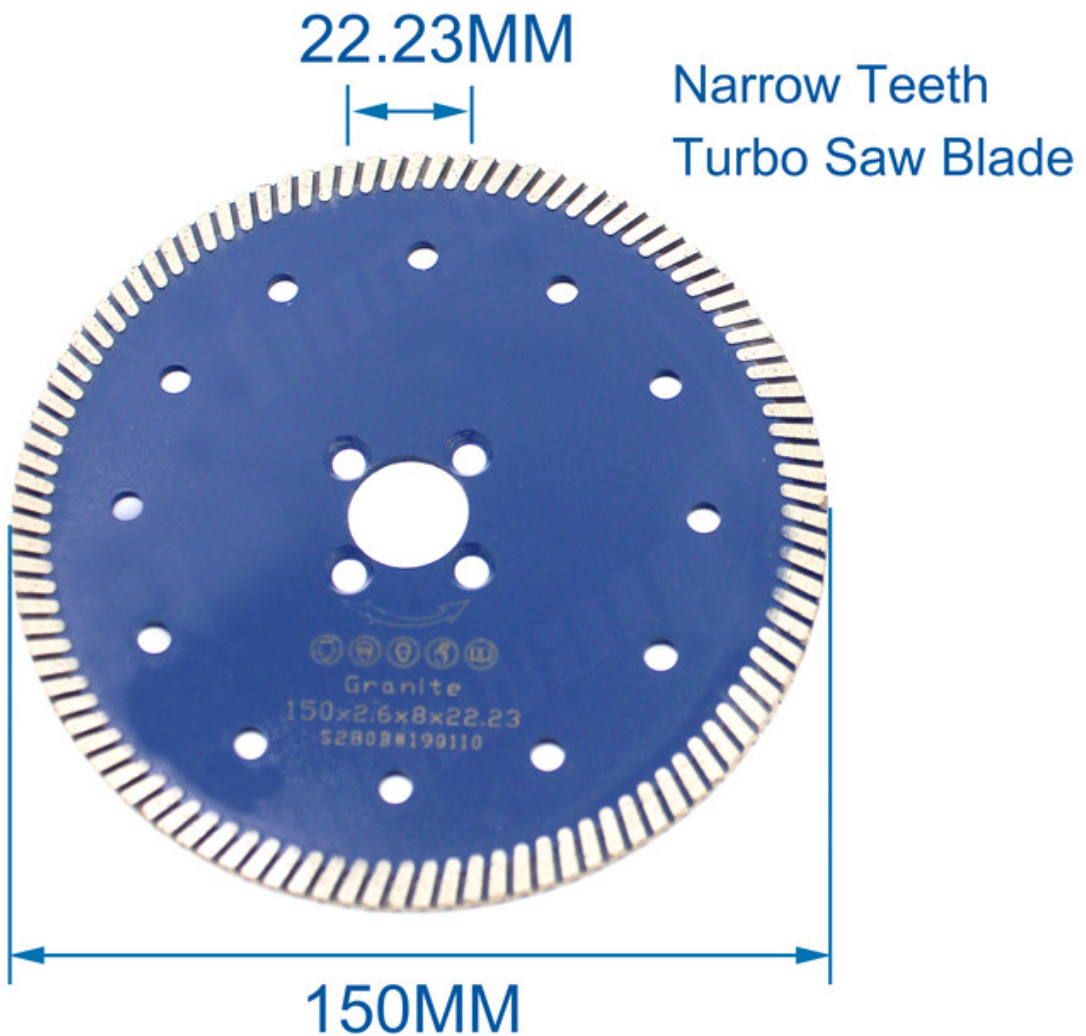

150mm

150mm

1.

2.

150mm cu