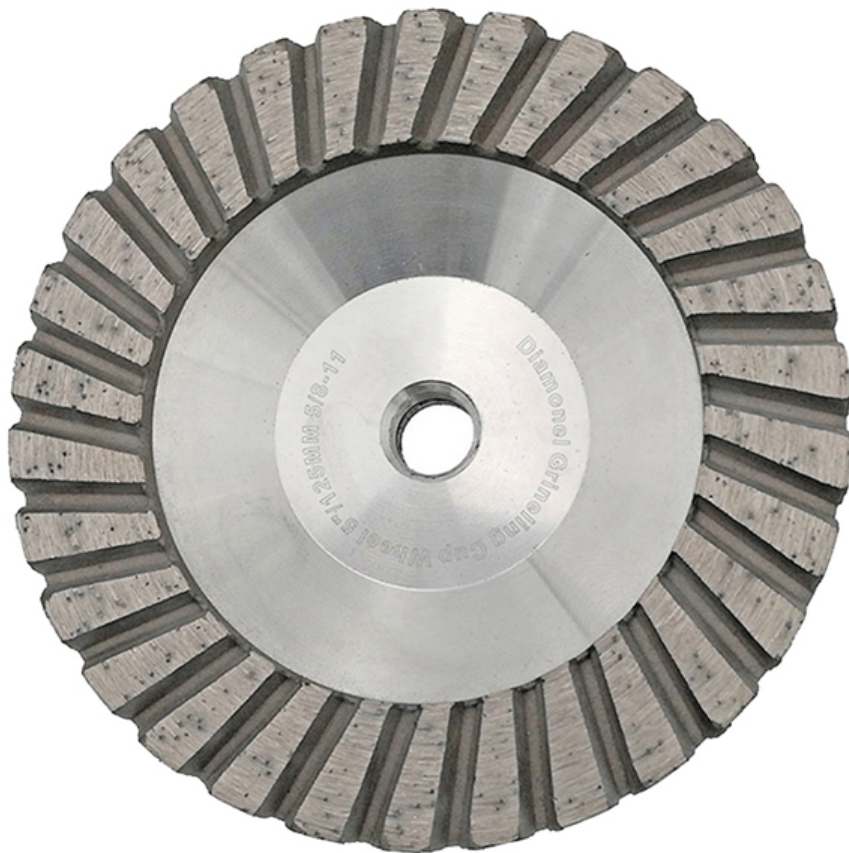

boreway®

Boreway Machinery Co., Ltd.
www.diamondtools.top
www.boreway.com

boreway®

Boreway Machinery Co., Ltd.
www.diamondtools.top
www.boreway.com

DIAMOND TURBO GRINDING WHEEL

Professional Quality

High efficiency and long life

#30 Coarse

Aluminum Based

M14

5/8-11

boreway®

Boreway Machinery Co., Ltd.
www.diamondtools.top
www.boreway.com

boreway®

Boreway Machinery Co., Ltd.
www.diamondtools.top
www.boreway.com