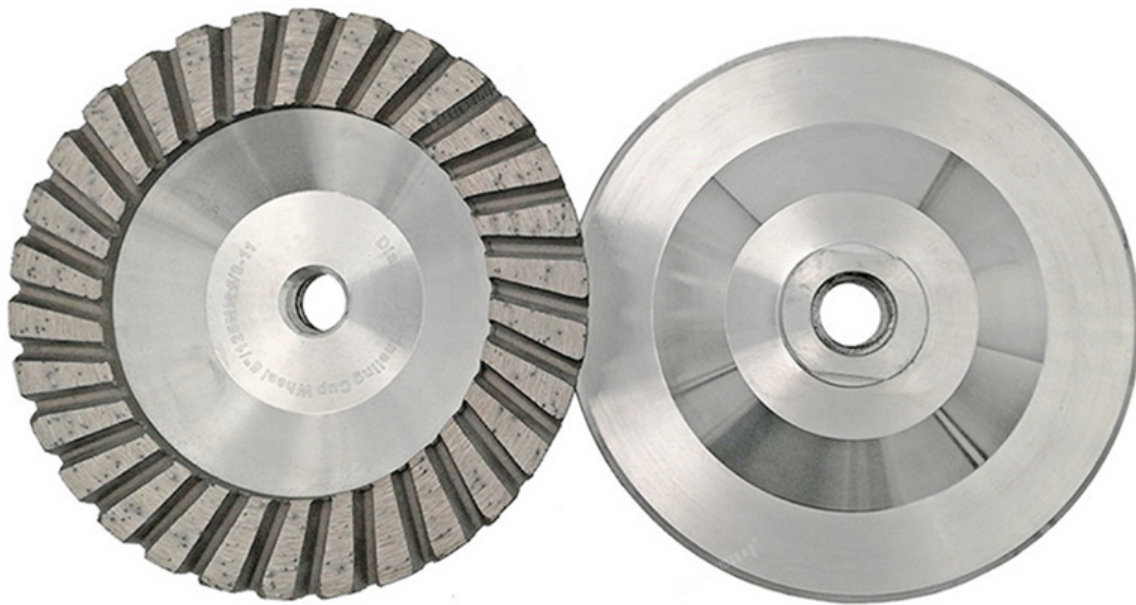

boreway®

Boreway Machinery Co., Ltd.
www.diamondtools.top
www.boreway.com

boreway®

Boreway Machinery Co., Ltd.
www.diamondtools.top
www.boreway.com

DIAMOND TURBO GRINDING WHEEL

Professional Quality

High efficiency and long life

#30 Coarse

Aluminum Based

M14

5/8-11

boreway®

Boreway Machinery Co., Ltd.
www.diamondtools.top
www.boreway.com

boreway®

Boreway Machinery Co., Ltd.
www.diamondtools.top
www.boreway.com