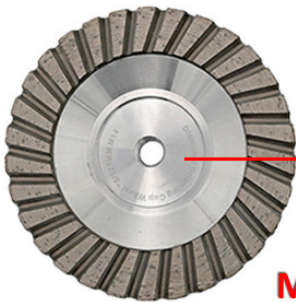

boreway®

Boreway Machinery Co., Ltd.
www.diamondtools.top
www.boreway.com

boreway®

Boreway Machinery Co., Ltd.
www.diamondtools.top
www.boreway.com

DIAMOND TURBO GRINDING WHEEL

Professional Quality

High efficiency and long life

#30 Coarse

Aluminum Based

M14

5/8-11

boreway®

Boreway Machinery Co., Ltd.
www.diamondtools.top
www.boreway.com

boreway®

Boreway Machinery Co., Ltd.
www.diamondtools.top
www.boreway.com