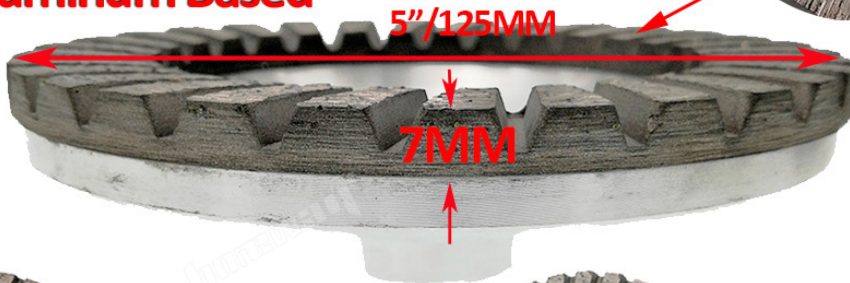

#30 Coarse

Aluminum Based

M14

5/8-11

boreway®

Boreway Machinery Co., Ltd.
www.diamondtools.top
www.boreway.com

boreway®

Boreway Machinery Co., Ltd.
www.diamondtools.top
www.boreway.com