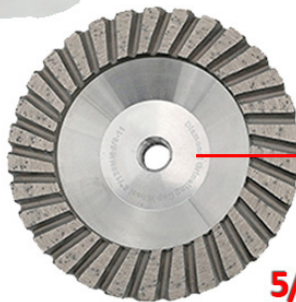

boreway®

Boreway Machinery Co., Ltd.
www.diamondtools.top
www.boreway.com

boreway®

Boreway Machinery Co., Ltd.
www.diamondtools.top
www.boreway.com

DIAMOND TURBO GRINDING WHEEL

Professional Quality

High efficiency and long life

#30 Coarse

Aluminum Based

M14

5/8-11

boreway®

Boreway Machinery Co., Ltd.
www.diamondtools.top
www.boreway.com

boreway®

Boreway Machinery Co., Ltd.
www.diamondtools.top
www.boreway.com