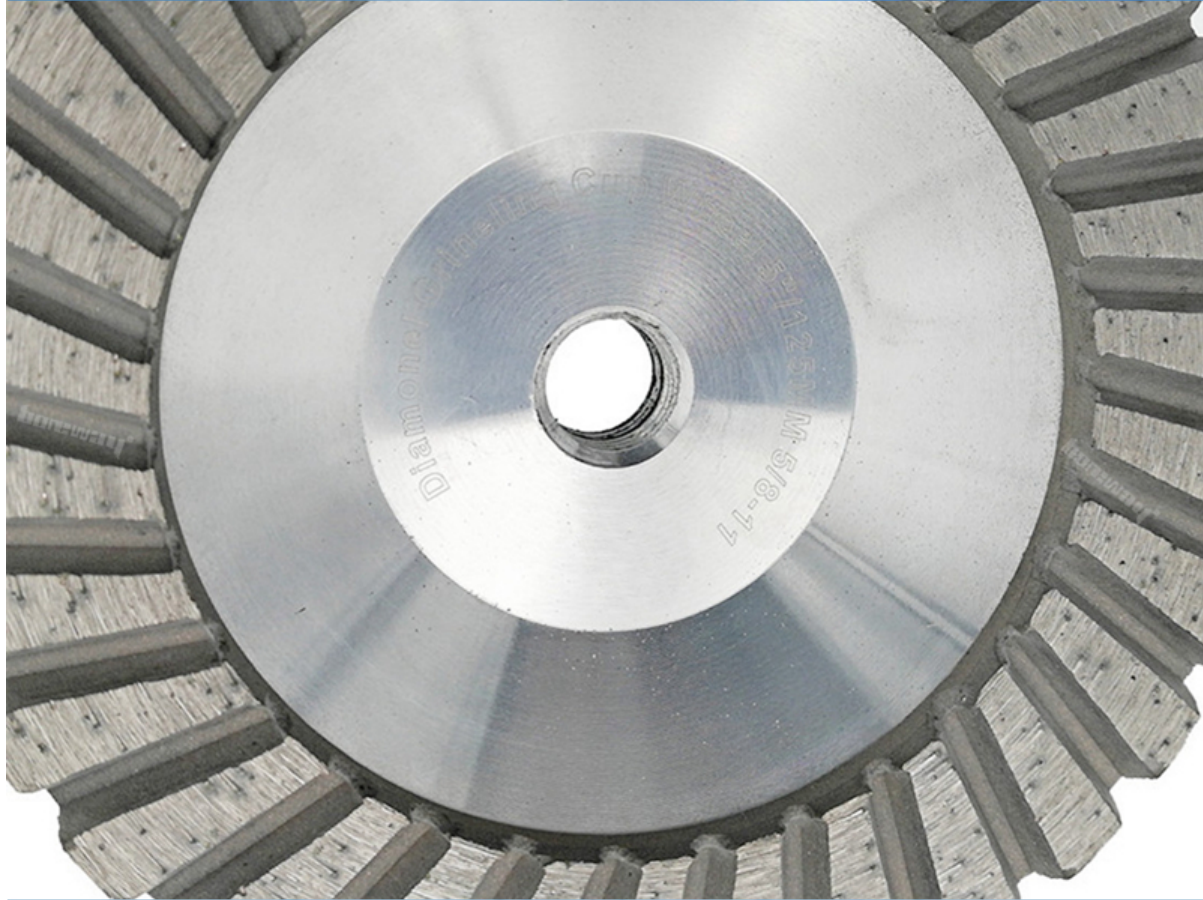

#30 Coarse

Aluminum Based

M14

5/8-11

boreway®

Boreway Machinery Co., Ltd.
www.diamondtools.top
www.boreway.com

boreway®

Boreway Machinery Co., Ltd.
www.diamondtools.top
www.boreway.com