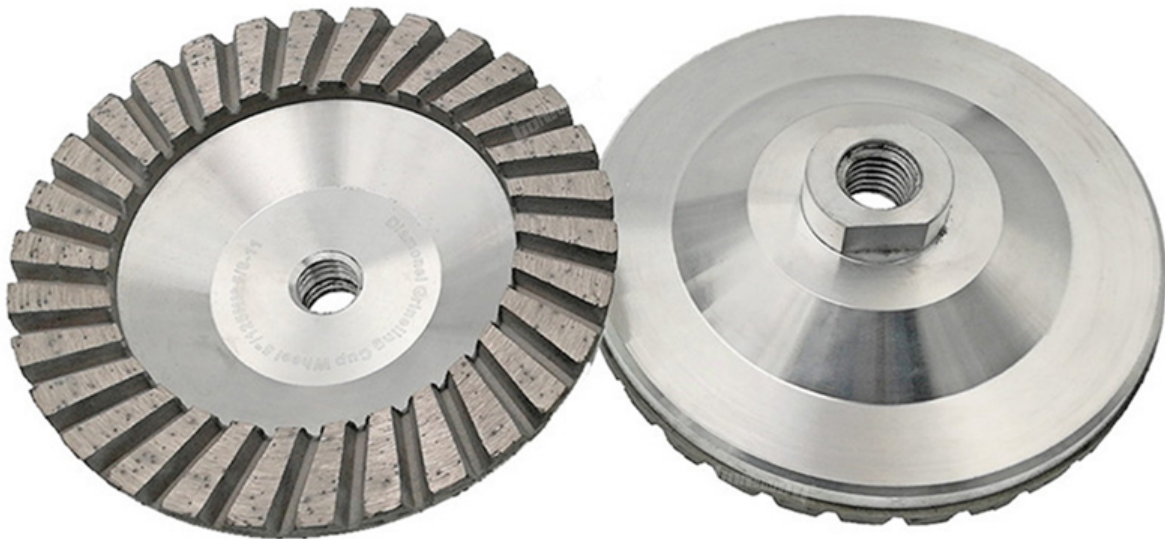

boreway®

Boreway Machinery Co., Ltd.
www.diamondtools.top
www.boreway.com

boreway®

Boreway Machinery Co., Ltd.
www.diamondtools.top
www.boreway.com

DIAMOND TURBO GRINDING WHEEL

Professional Quality

High efficiency and long life

#30 Coarse

Aluminum Based

M14

5/8-11

boreway®

Boreway Machinery Co., Ltd.
www.diamondtools.top
www.boreway.com

boreway®

Boreway Machinery Co., Ltd.
www.diamondtools.top
www.boreway.com