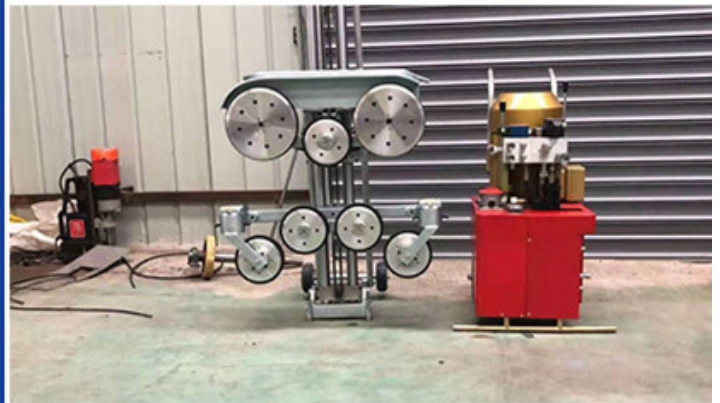

Electric Wire Saw Cutting Machine

Hydraulic Wire Saw Cutting Machine