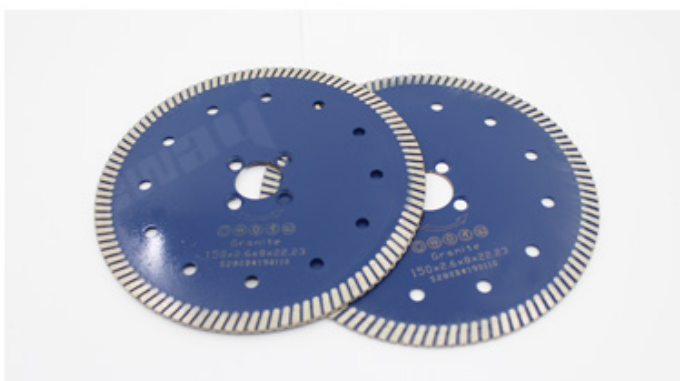

105mm-230mm

000

- 1.
- 2.
3. & &
4. Working
5. C

= = = = OEM

000

cu

000