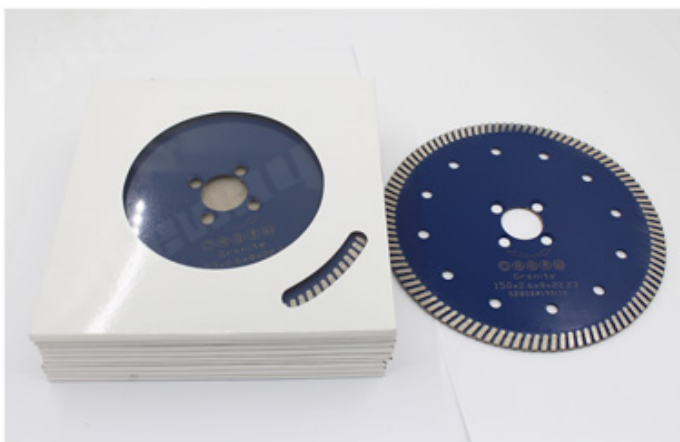

105mm-230mm

000

- 1.
- 2.
3. & &
4. Working
5. C

= = = = OEM

000

cu

000