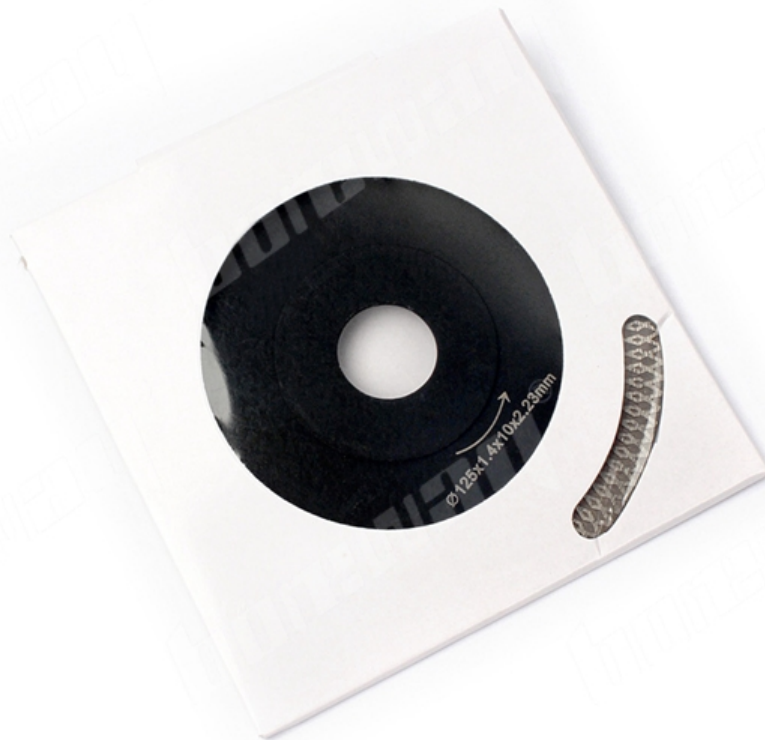

boreway®

Boreway Machinery Co., Ltd.
www.diamondtools.top
www.boreway.com