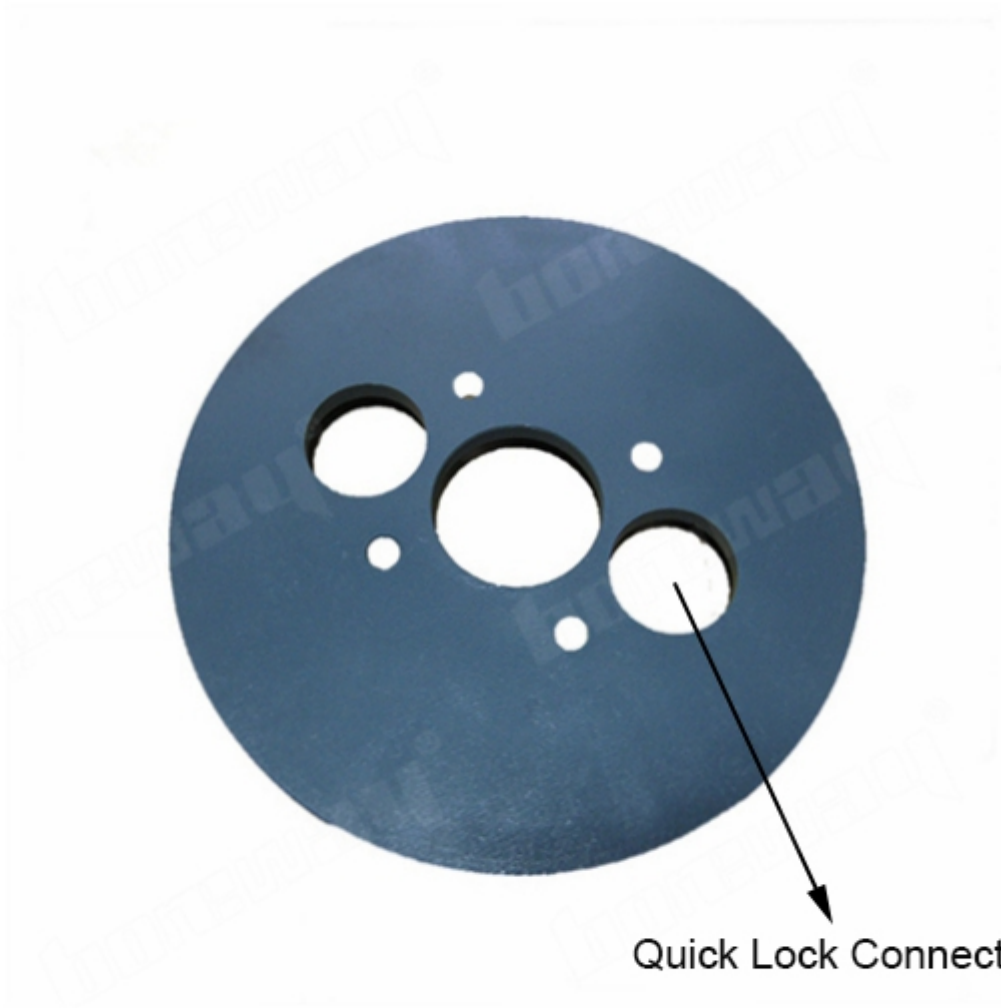

Quick Lock Connection
General Grinding Machine