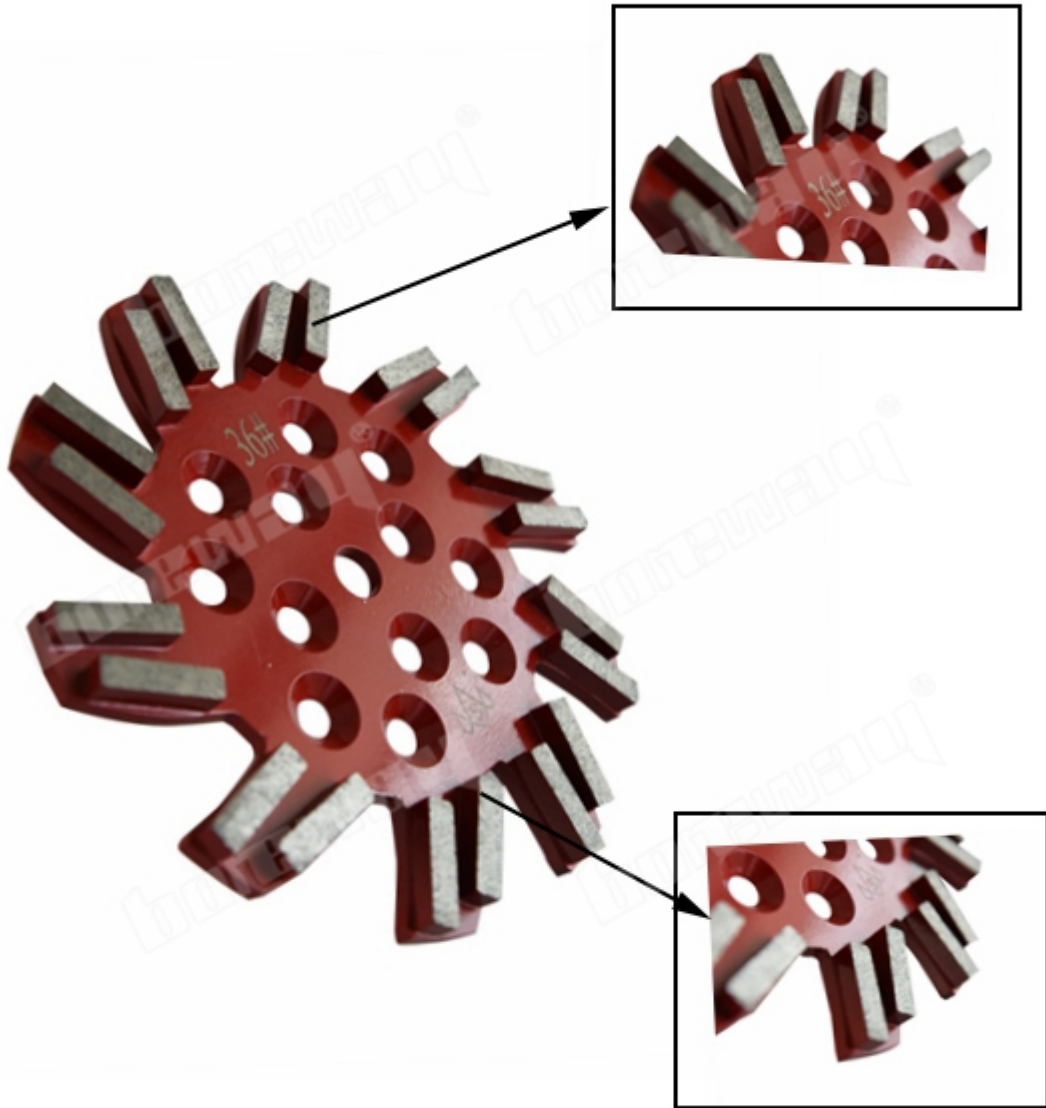

Segment Size:40\*10\*10mm  
20 Bar Segments

Quick Lock Connection

10 Inch (250MM)

10 inch Diamond Grinding Disc

□□□□□□□□

10

10

1 16 24 25 30

2 36 50/60 60/80

3 80/100 100/120 120/150 200

1.

2. Medium Bond Red

3.

1. 10