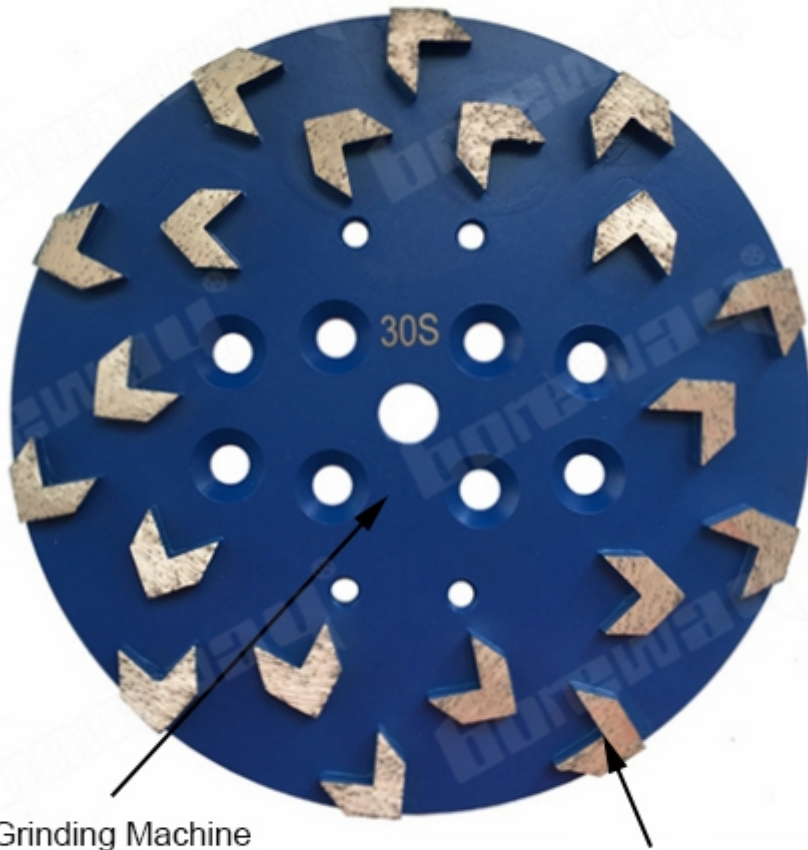

Bond Available: Soft Bond, Medium Bond, Hard Bond

General Grinding Machine
Diamonds And Metal Powder

Segments Size: 24*14*8mm
20 Arrow Segments