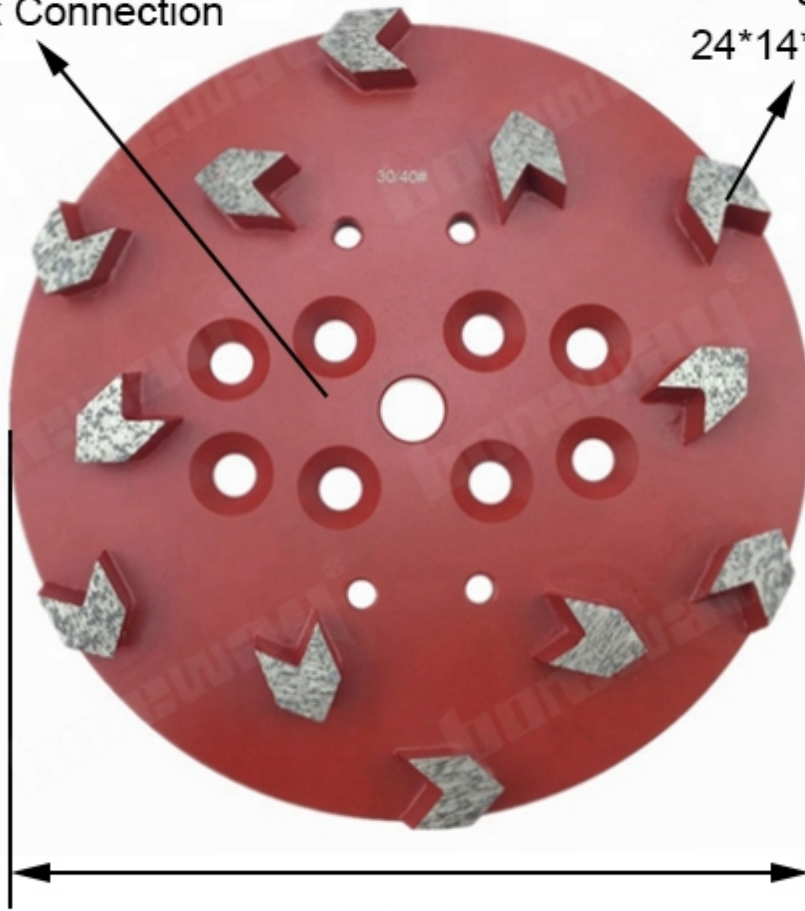

Machine: General Grinding Machine
Quick Lock Connection

12 Segments
24*14*8mm

10 Inch
(250 MM)