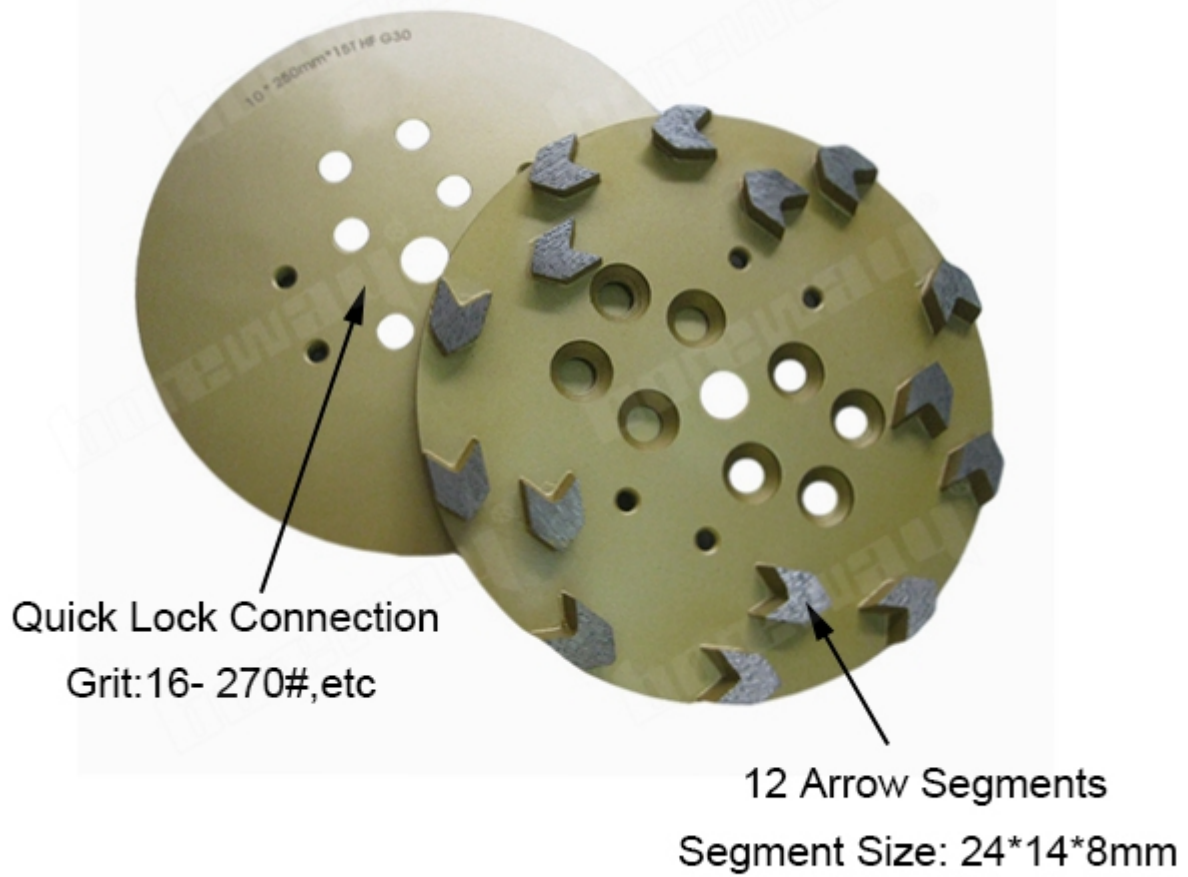

10 inch Diamond Grinding Disc