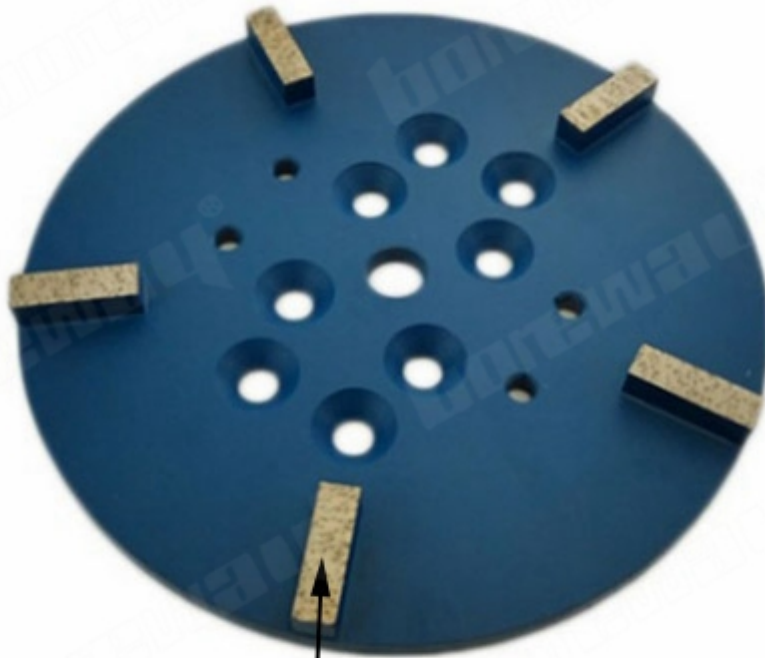

<10 Inch Diamond Grinding Plate>

Surface: Color Painting

40*10*10mm*5T (Five Segments)

Grit: 16- 270#,etc

Quick Lock Connection

Ø 250x30S

10Inch (250MM)

□□□□□□□□

10

10

1 16 24 25 30

2 36 50/60 60/80

3 80/100 100/120 120/150 200

1. -

2. Medium Bond Red -

3. -