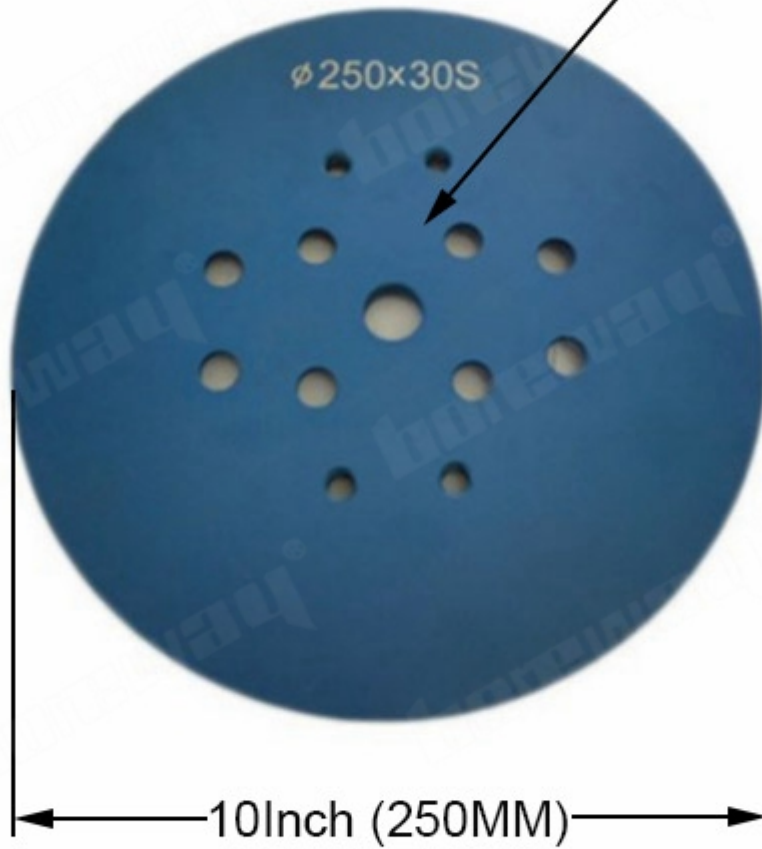

<10 Inch Diamond Grinding Plate>

Surface: Color Painting

40*10*10mm*5T (Five Segments)

Grit: 16- 270#,etc

Quick Lock Connection

Ø 250x30S

10Inch (250MM)

□□□□□□□□

10

10

1 16 24 25 30

2 36 50/60 60/80

3 80/100 100/120 120/150 200

1. -

2. Medium Bond Red -

3. -