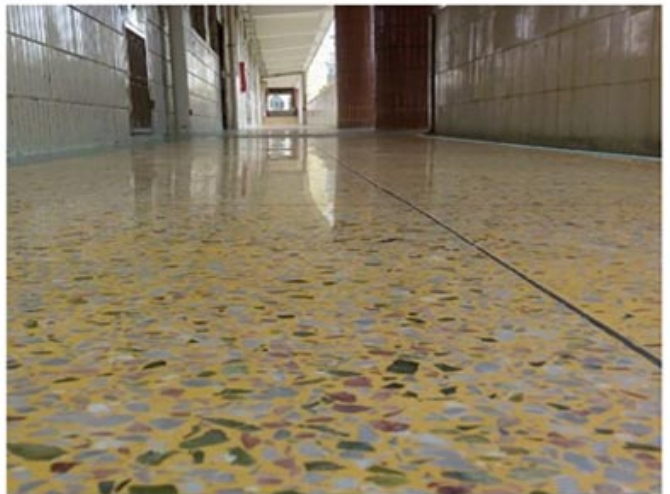

PCD PC

REDI PC

1/4 PCD Terrazzo Stone Floor

adv adv

1

2

3

2. 45kg Express