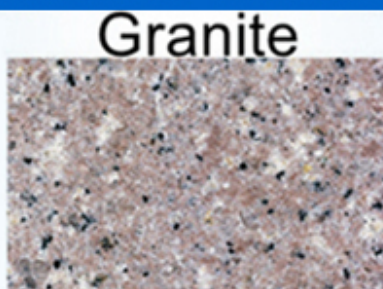

boreway® Multi size silicon carbide brushes

boreway® Applicable materilas