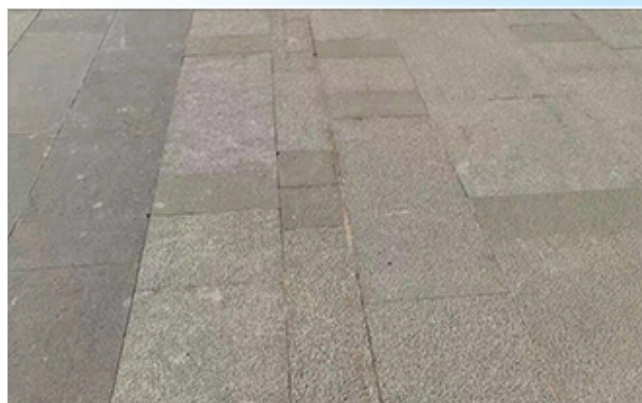

Avviso:

1. Prima dell'acquisto, fornire il modello della macchina.
2. Please fornire il materiale prima dell'acquisto.
3. Other specifiche possono essere personalizzate secondo i requisiti.

Prodotti correlati:

[Spazzole abrasive antiche diamanti:](#)