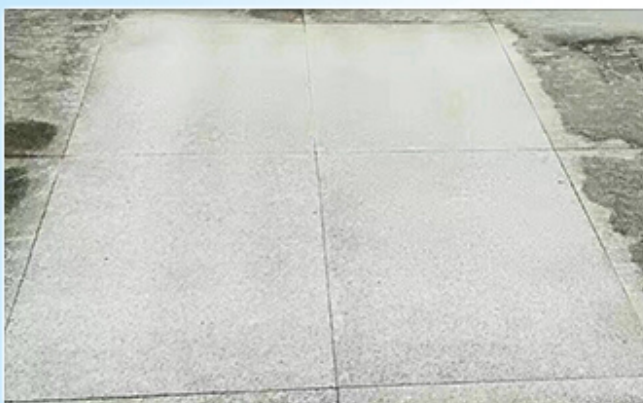

Avviso:

1. Prima dell'acquisto, fornire il modello della macchina.
2. Please fornire il materiale prima dell'acquisto.
3. Other specifiche possono essere personalizzate secondo i requisiti.

Prodotti correlati:

[Spazzole abrasive antiche diamanti:](#)