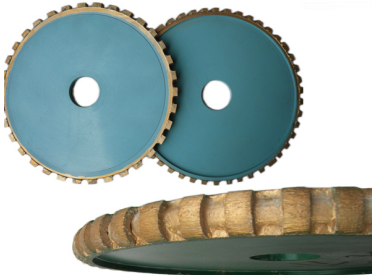

Boreway Machinery Co., Ltd.
www.diamondtools.top
www.boreway.com

Boreway Machinery Co., Ltd.
www.diamondtools.top
www.boreway.com

Boreway Machinery Co., Ltd.
www.diamondtools.top
www.boreway.com