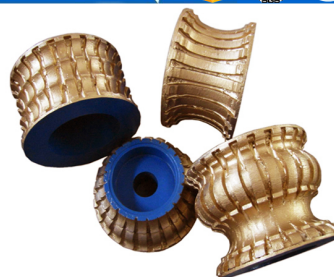

Boreway Machinery Co., Ltd.
www.diamondtools.top
www.boreway.com

Boreway Machinery Co., Ltd.
www.diamondtools.top
www.boreway.com

Boreway Machinery Co., Ltd.
www.diamondtools.top
www.boreway.com