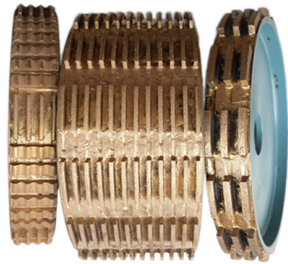

Boreway Machinery Co., Ltd.
www.diamondtools.top
www.boreway.com

Boreway Machinery Co., Ltd.
www.diamondtools.top
www.boreway.com

Boreway Machinery Co., Ltd.
www.diamondtools.top
www.boreway.com