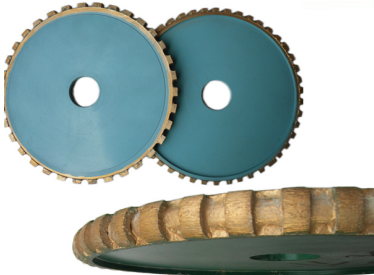

Boreway Machinery Co., Ltd.
www.diamondtools.top
www.boreway.com

Boreway Machinery Co., Ltd.
www.diamondtools.top
www.boreway.com

Boreway Machinery Co., Ltd.
www.diamondtools.top
www.boreway.com