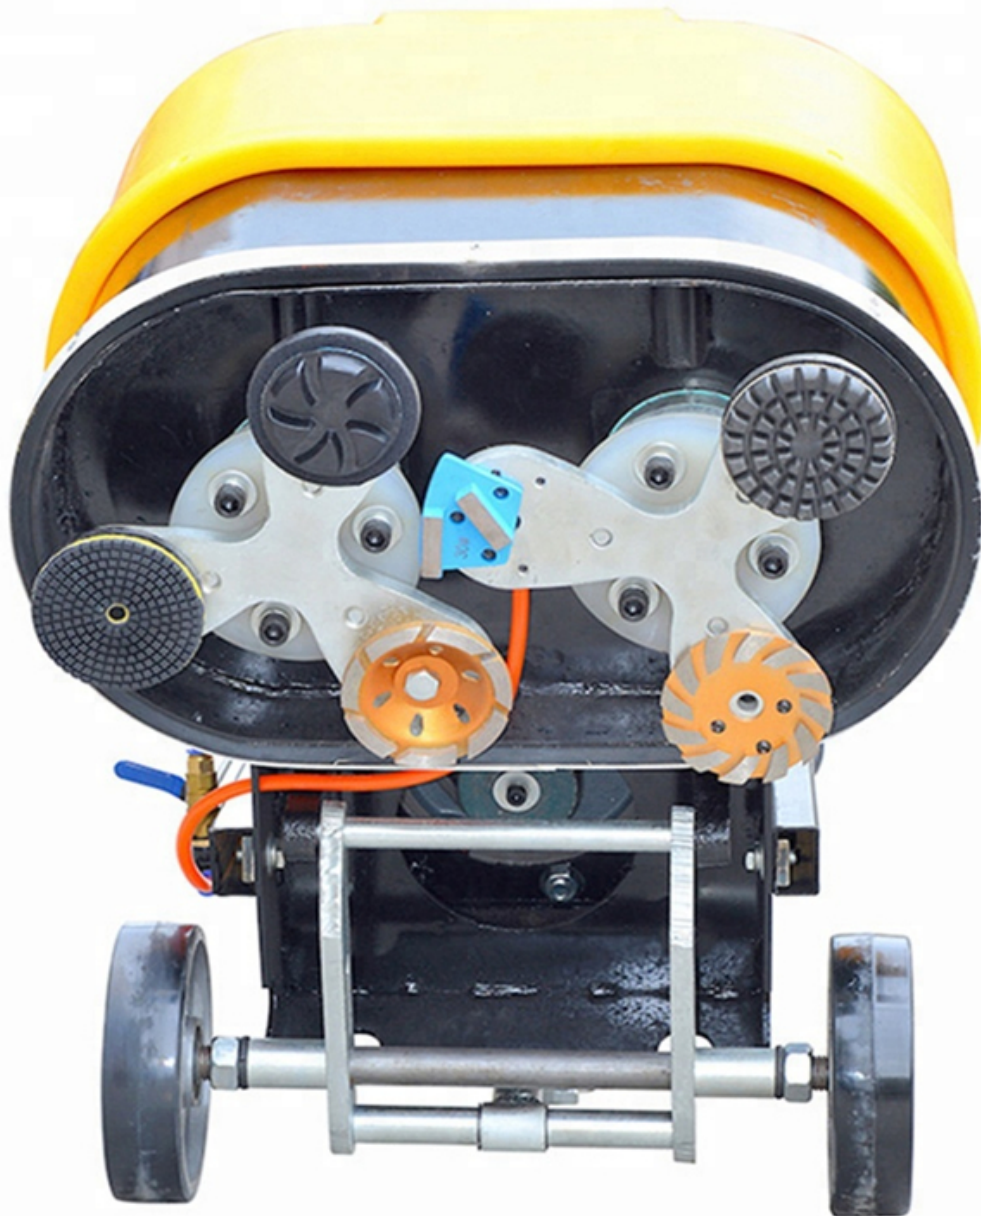

Single Hexagon Segment

M6 or M8 or Bare Holes
Trapezoid Grinding Shoes

Concrete Floor Grinding

METAL BOND DIAMOND GRINDING PLATES FOR HTC, LAVINA, HUSQVARNA CONNECTION:

CONCRETE HARDNESS	Xtreme Hard	Very Hard	Hard	Medium Hard	Soft	Very Soft
PSI	6500-9000	5000-7000	4000-5000	3000-4000	1500-3500	1000-2000
MPA	C50-C65	C40-C55	C30-C50	C20-C40	C15-C25	C10-C20
CODE	XHF	VHF	HF	MHF	SF	VSF
COLOUR						