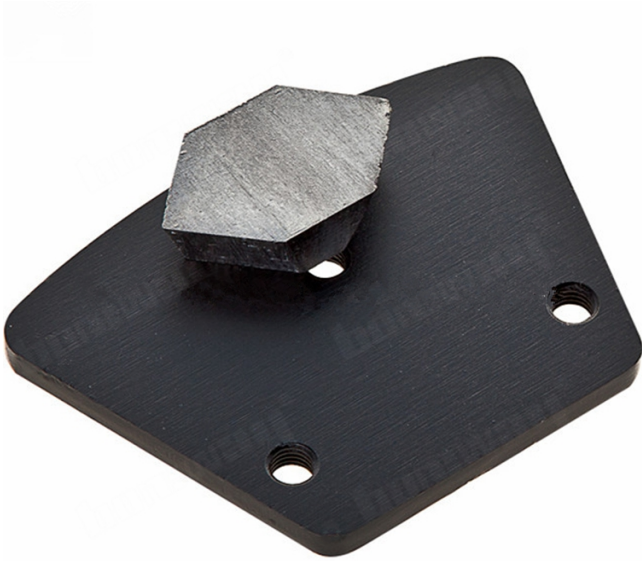

00000:

00000 00000000 00000000 00000000 000000000000 000000000000 000000000000 0000 00000000 000000000000 0000 000000000000

00000000 00000000 00 0000 00000000000000 0000 000000 000000 000000 0000 0000 00000000, 000000000000 0000 000000000000 00 00 00 000000 00000000 000000 0000

000000000 00000000 00 0000 000000000000000 0000 000000 000000 000000 000000 0000 000000000 00 00 00000000 00 00000000000000 0000 00 00000000 0000000000 000000 0000

000000 000000:

000000000000 0000000000 000000000000 0000 0000 000000000000 0000000000 00000000 0000000000 00000000000000 0000000000000000 0000 00000000 00000000000000 0000 0000 0000000000 000000000000:

0000000:	000000 00000 00000
00000:	0000 00000000 0000
0000 0000000:	16-270 # 00000
000000000:	00000 00 00000 000000
000onnection:	3 00000 00 6 00 00 8 00 00000 0000
000000:	000000000 00 Terrazzo 0000000
00000:	0000000 0000000000000 000000000000 000000
000000:	000000 00000000 00000000, 0000000 00000000, 0000000000 00000000, 0000000 00000000, 000000 0000000 00000000, 00000000000000 0000000 00000000

00000 00 00000 000000000000 00 0000 00000000 0000 00 0000000000 0000 00 00000000 00000000 000000 00 00 000000