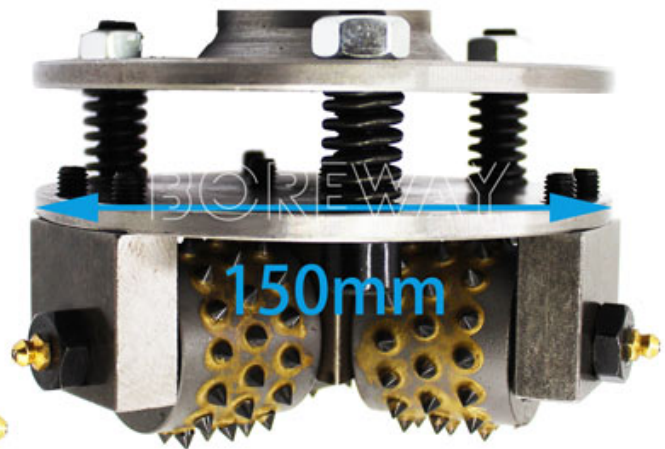

The inner diameters of common connectors for quick interfaces are 42mm, 45mm, 47mm, 50mm, etc.

40mm

150mm