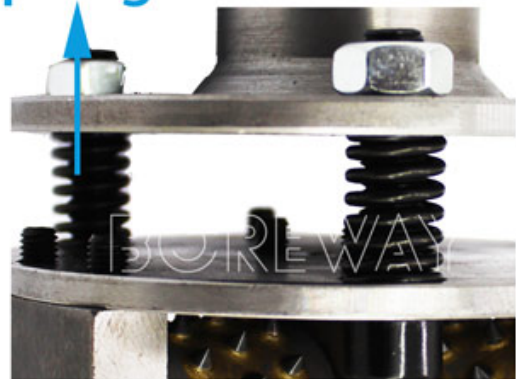

For cushioning & shock absorption

Spring