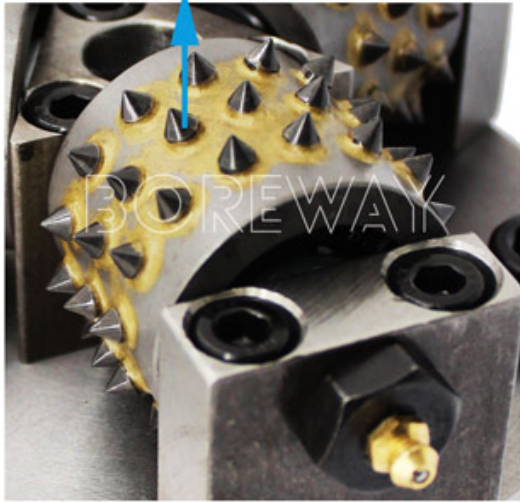

45 Teeth

3 Pin

For cushioning & shock absorption

Spring