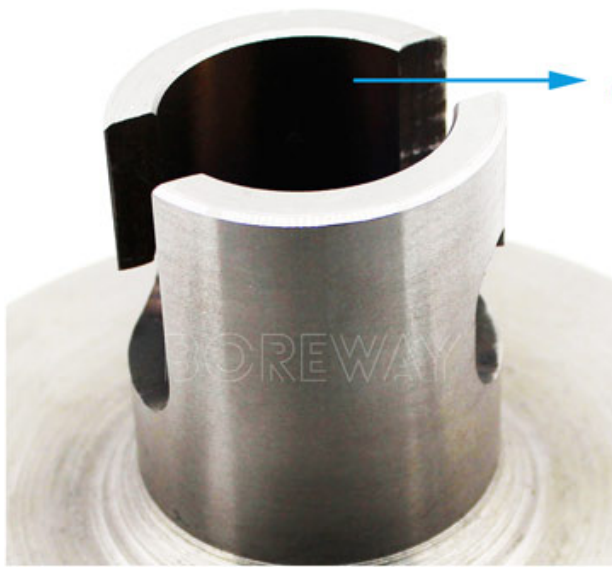

The inner diameters of common connectors for quick interfaces are 42mm, 45mm, 47mm, 50mm, etc.