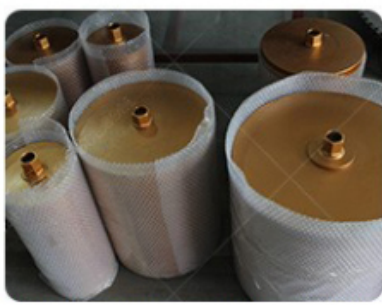

2. 本公司 代理 代理 代理 代理 代理 代理;
3. 本公司 代理 代理 代理 代理 代理 代理, 本公司 代理 代理 代理 代理 代理 代理

代理 代理 代理:

Fujian Nanan Boreway Machinery Co.,Ltd.

地址: Huahui 工业区 605, Shuitou 镇, Quanzhou, 福建省, 中国

邮编: 362,342

电话: 0086-595-86990206

传真: 0086-595-86990220