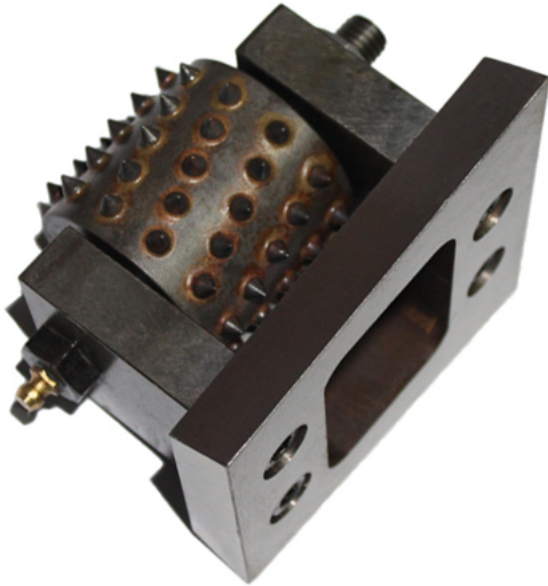

boreway® Multi size bush hammer tools

boreway®

Boreway Machinery Co., Ltd.
www.diamondtools.top
www.boreway.com

boreway®

Boreway Machinery Co., Ltd.
www.diamondtools.top
www.boreway.com

Introduction

Bush hammer roller and plates are widely used on many kinds grinding machines for grinding bush hammered, such as granite, marble, concrete, limestone. We offer a wide different sizes to satisfy your exact profiling needs. We offer many different kinds of bush hammer rollers and plates for your use.