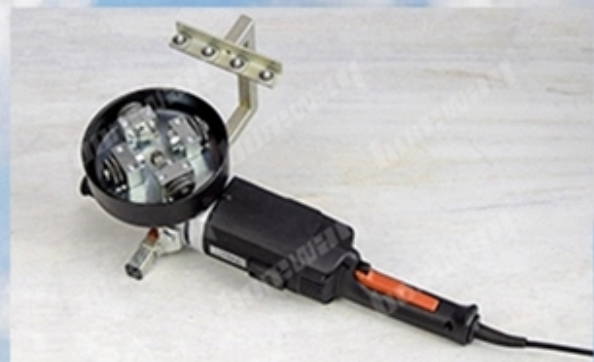

Applicable machines

注意:

1. 使用前請先閱讀說明書，並請務必遵守說明書之規定。
2. 使用前請先檢查機器之安全裝置是否完好。
3. 請務必使用適當之防護設備，如安全眼鏡、耳塞、手套等。

適用機器 & 規格:

1. 適用於各種型號之磨光機、磨石機、磨床等。