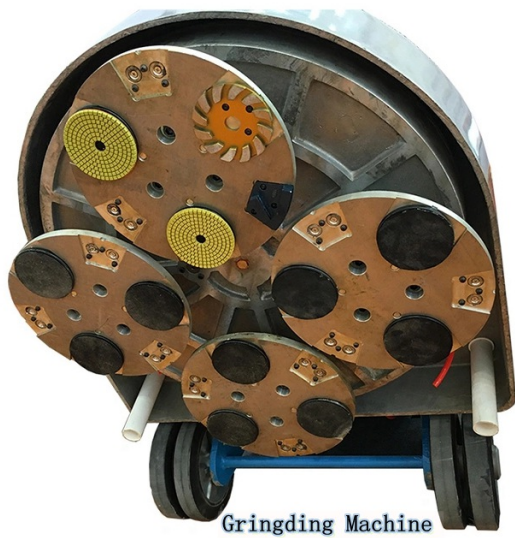

Grinding Machine