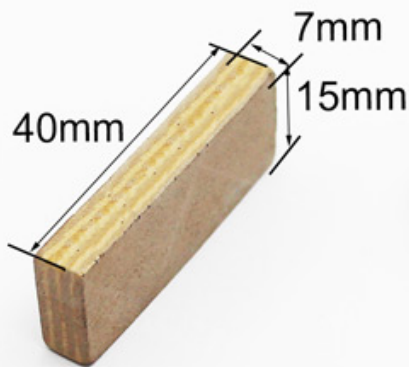

Diamond Saw Blade Segment For Manufacturer

Segment Size:
40x7x45mm

For 1000MM Blade