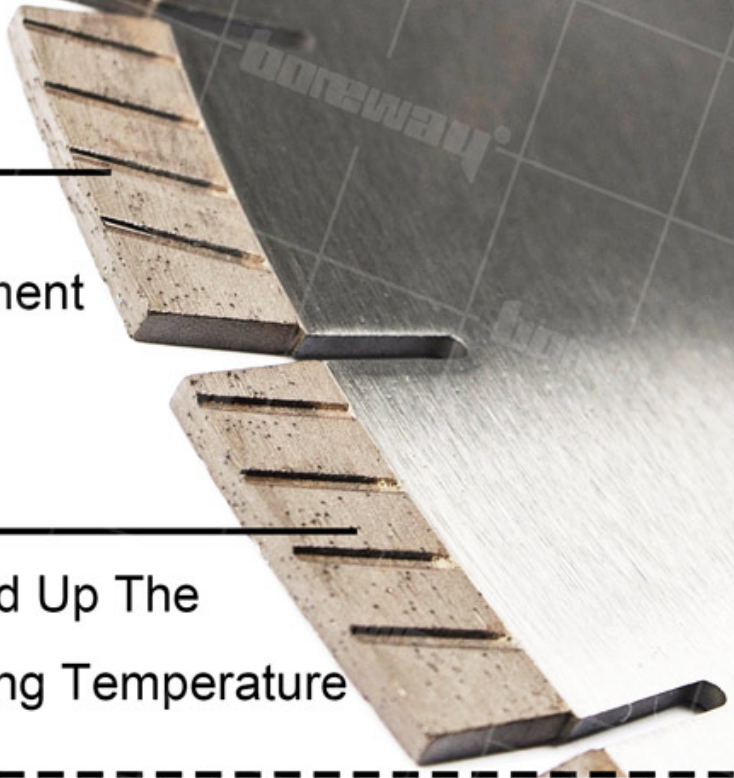

Speed Up The Cooling Temperature