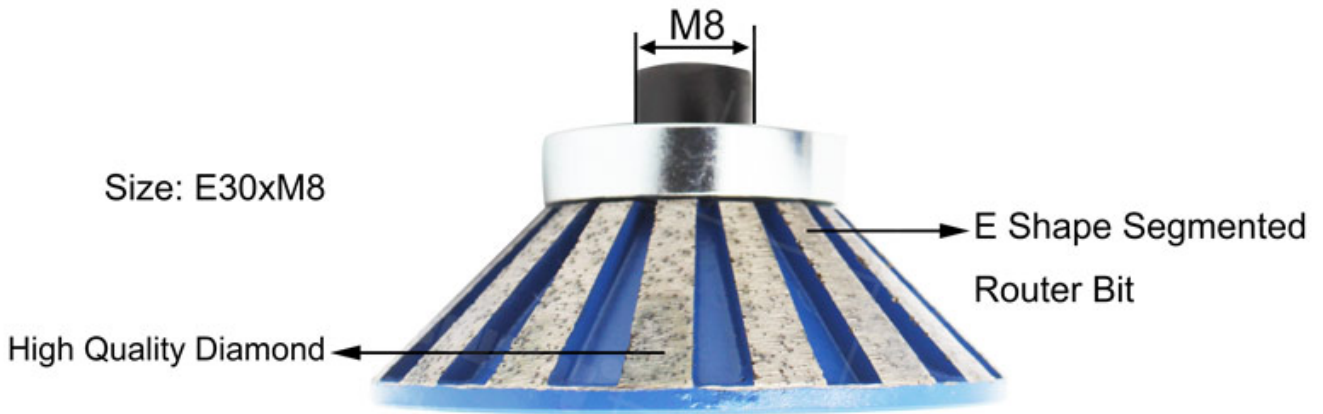

The following are different shapes design , including :
 A, B, D, E, F, G, H, I, L, M, N, O, P, Q, S, T, U, V, WF, DD, DC.

Use for 30mm thick stone slabs

Technical Specifications:

Material: High Quality Diamond
 Size: E30xM8
 Application: 30mm thick stone slabs

Material	High Quality Diamond	Size	E30xM8
Application	30mm thick stone slabs		

Technical Specifications:

Material	Grain Size	Grain Size	Material	Material	Material	Material
High Quality Diamond	Grain 1	30/40 #	50-125 #	20 # 30 # 40 # 50 #	□, □□, □□, □, □□, □□, □□, □□□,	□□ 8 □□ 10 □□ 14 1/2 "□□□ 22 □□□□ 35 □□□□
	Grain 2	40/50 #				
	Grain 3	80/100 #				
	Grain 4	170/200 #				
	Grain 5	400 #				
	Grain 6	600 #				
	Grain 7	1000 #				
	Grain 8	□□□□□□				