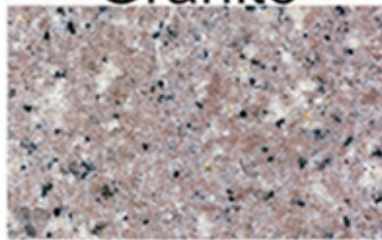

የሰጡት ምርቶች በሰፊ ለተለያዩ ስራዎች እንዲያገለግሉ ያስችላሉ።

የምርቶች ዝርዝር:

የሰጡት ምርቶች በሰፊ ለተለያዩ ስራዎች እንዲያገለግሉ ያስችላሉ።
የሰጡት ምርቶች በሰፊ ለተለያዩ ስራዎች እንዲያገለግሉ ያስችላሉ።

boneway® **Raw materials**

To meet your demands for cutting different materials, such as granite, marble, quartz stone, sandstone, microcrystalline stone, volcanic rock, concrete, glass, ceramics, masonry etc. Different segments recipe were been developed by our company.

Confidential Formula

boreway® Multi size diamond wire saws

boreway® Applicable materials

Granite

Marble

Concrete

Sandstone

Quartz stone