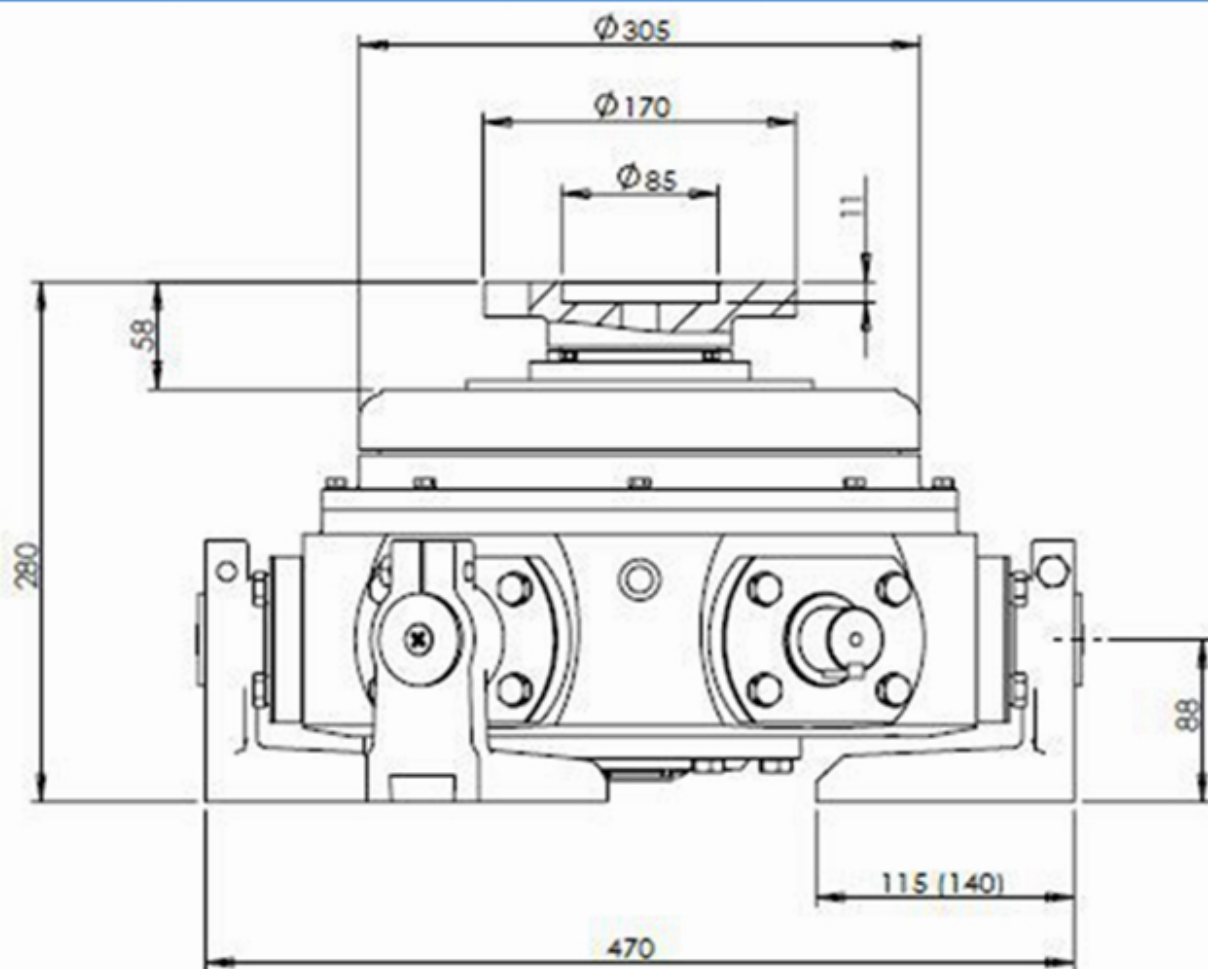

boneway® Polishing heads parameter

Marble

Granite

Vitrified brick

Quartz

Ceramic

microcrystal stone

Installation: