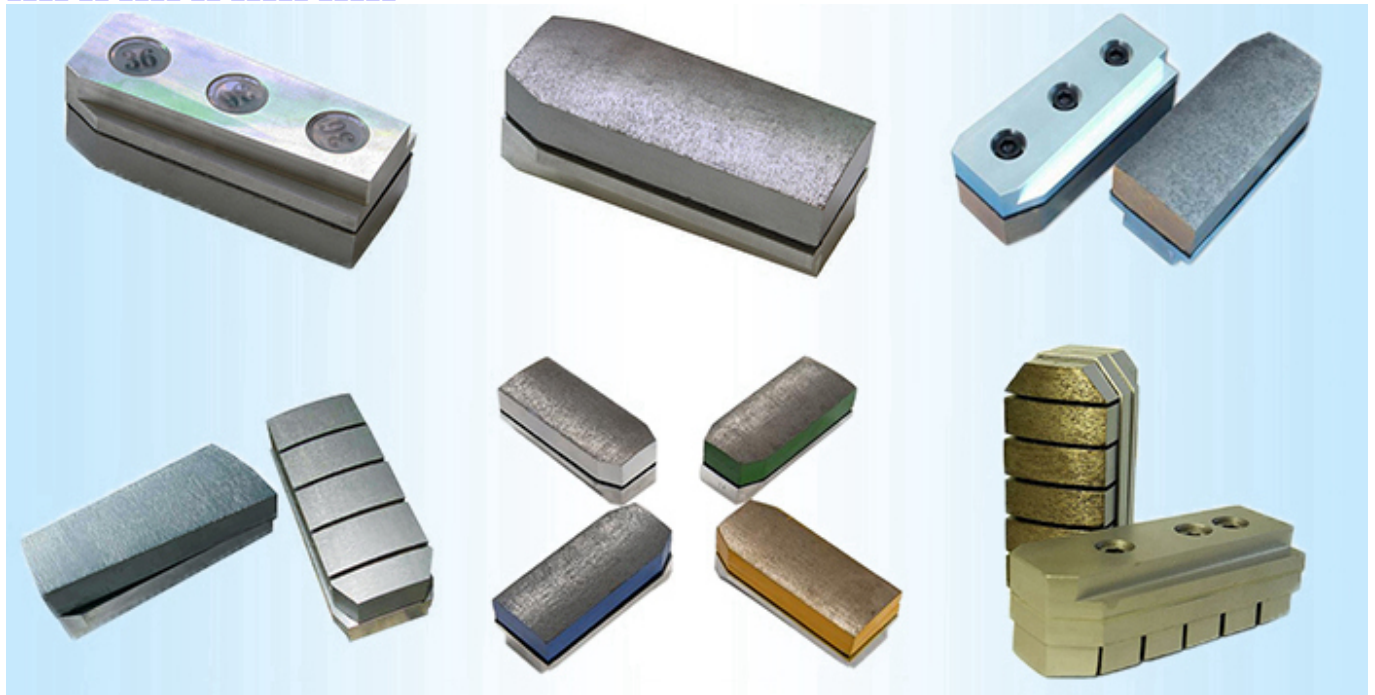

磨料磨料 磨料磨料:

磨料磨料 磨料磨料 磨料磨料 磨料磨料: