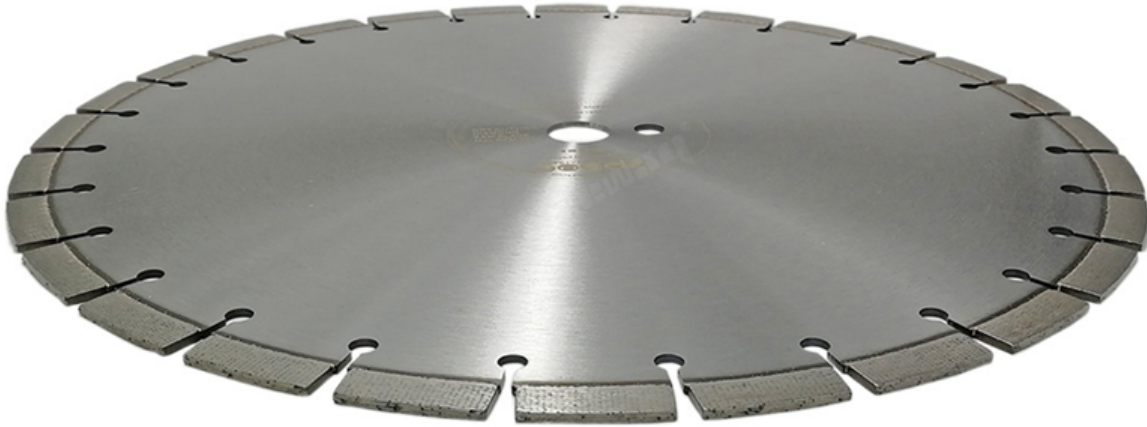

boreway®

Boreway Machinery Co., Ltd.
www.diamondtools.top
www.boreway.com

12 英寸 / 304mm 金刚石 锯片 金刚石 锯片 金刚石 锯片 金刚石 锯片 金刚石 锯片 金刚石 锯片