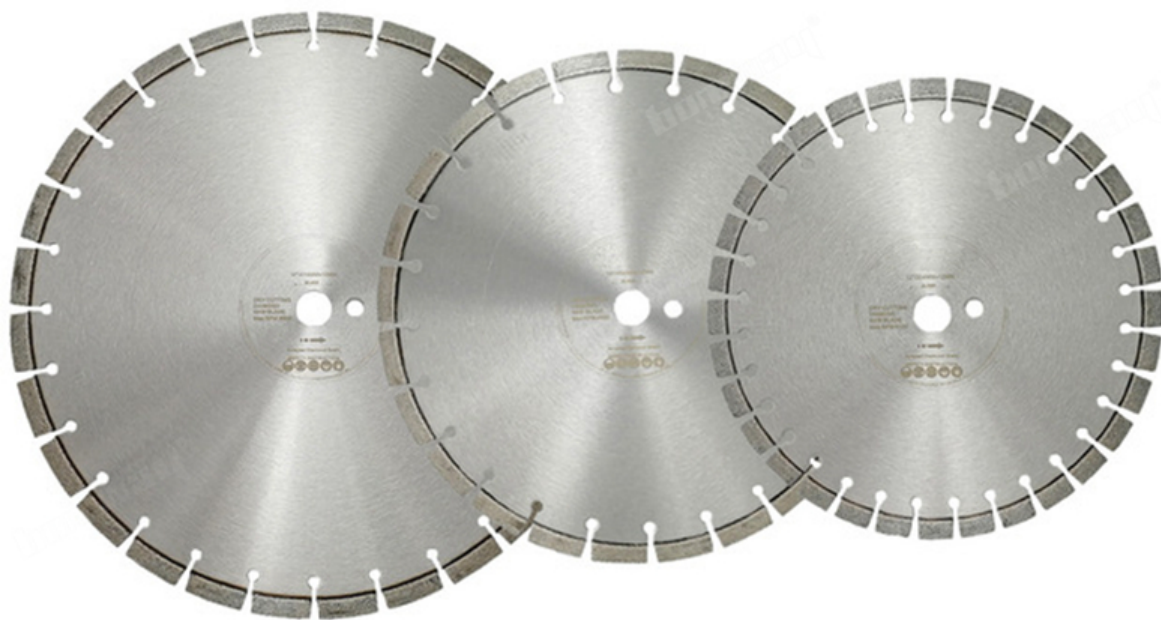

boreway®

Boreway Machinery Co., Ltd.
www.diamondtools.top
www.boreway.com