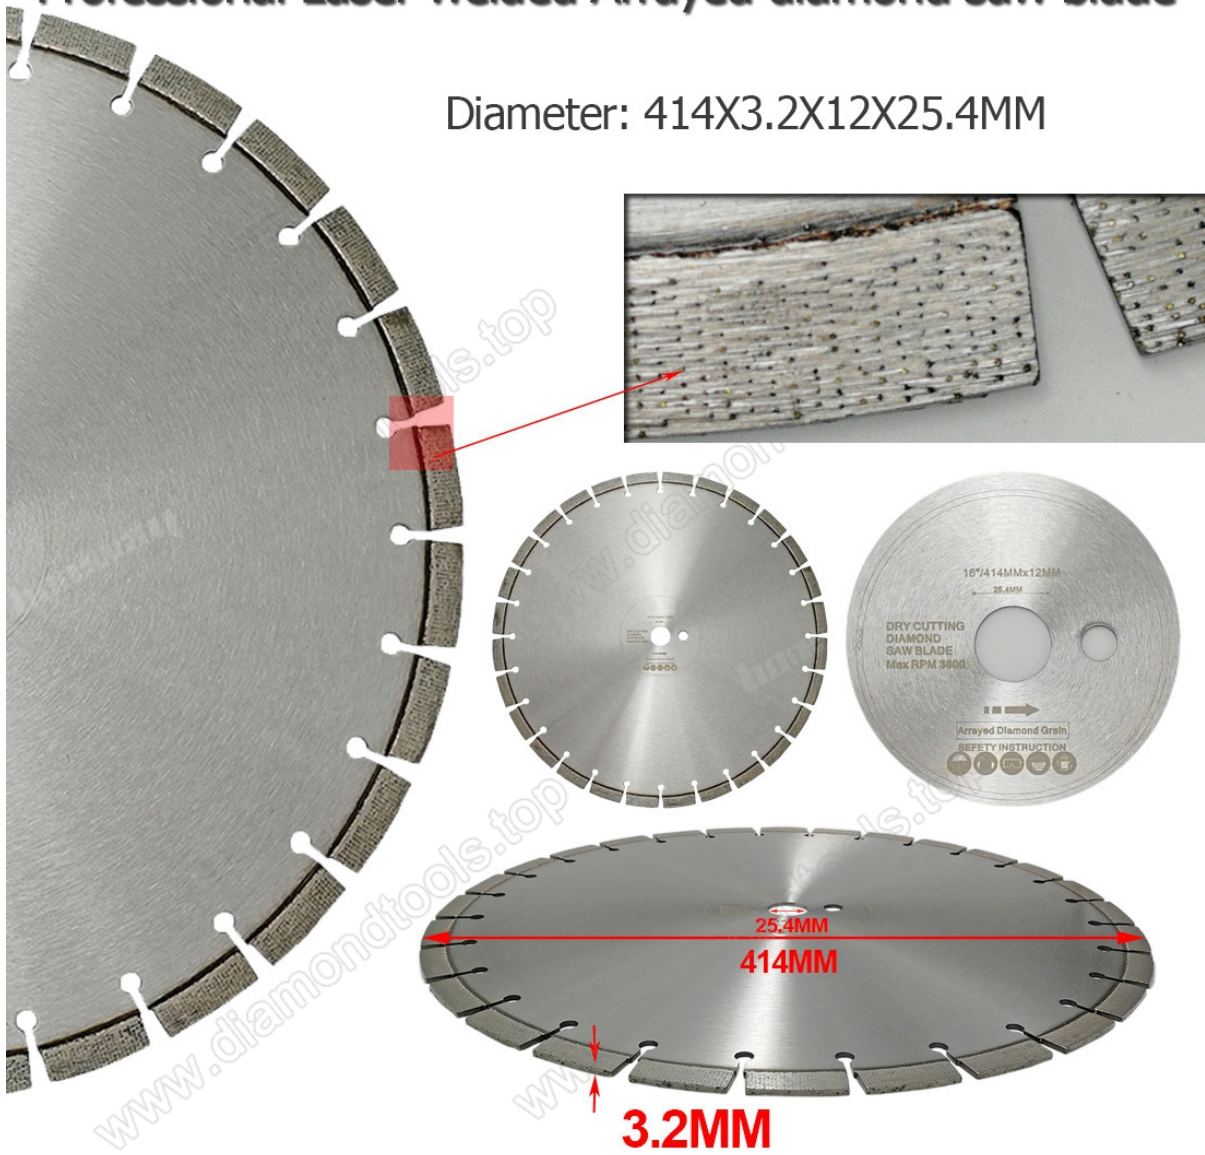

Professional Laser welded Arrayed diamond saw blade

Diameter: 414X3.2X12X25.4MM

Professional Laser welded Arrayed diamond saw blade, 414MM diameter, 3.2MM thickness, 12MM bore diameter, 25.4MM outer hole diameter, 16\"/>

Professional Laser welded Arrayed diamond saw blade & diamond saw blade: