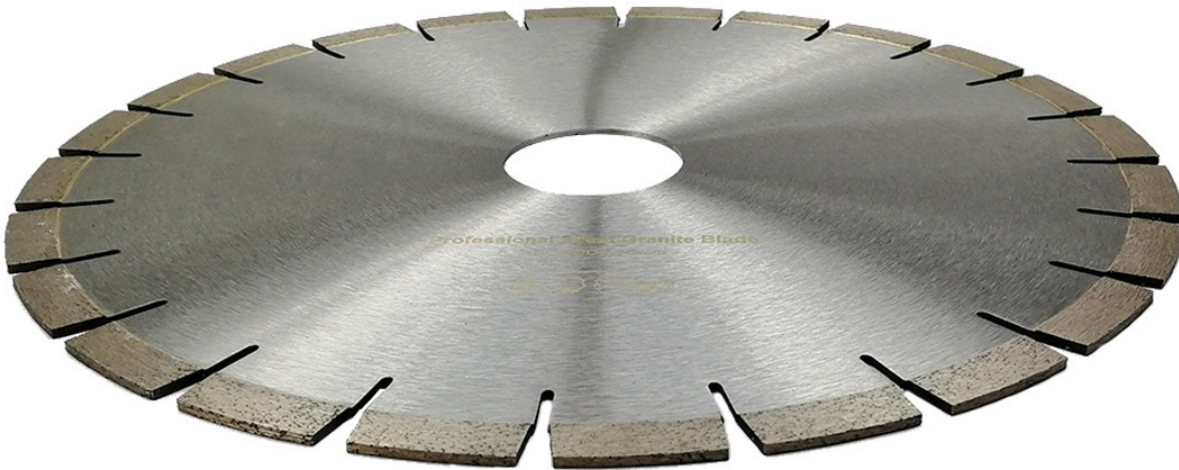

boreway®

Boreway Machinery Co., Ltd.
www.diamondtools.top
www.boreway.com