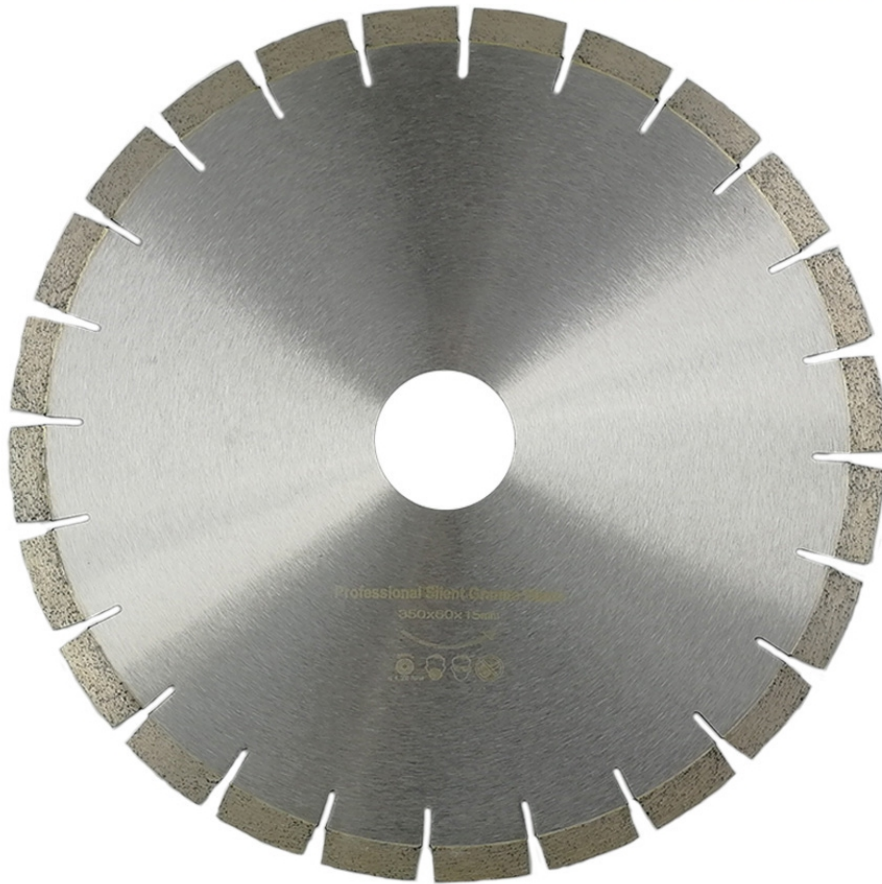

boreway®

Boreway Machinery Co., Ltd.
www.diamondtools.top
www.boreway.com