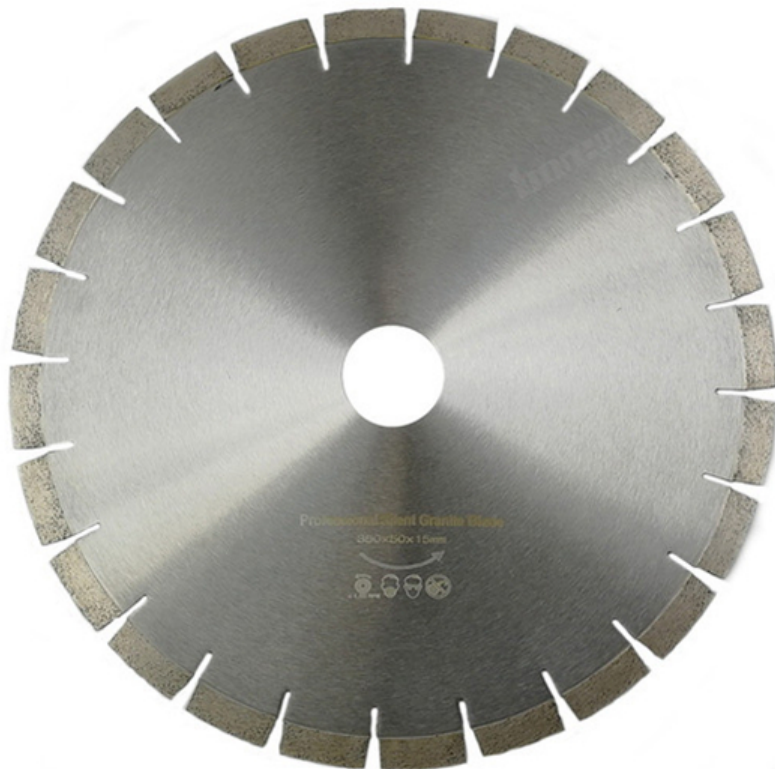

boreway®

Boreway Machinery Co., Ltd.
www.diamondtools.top
www.boreway.com