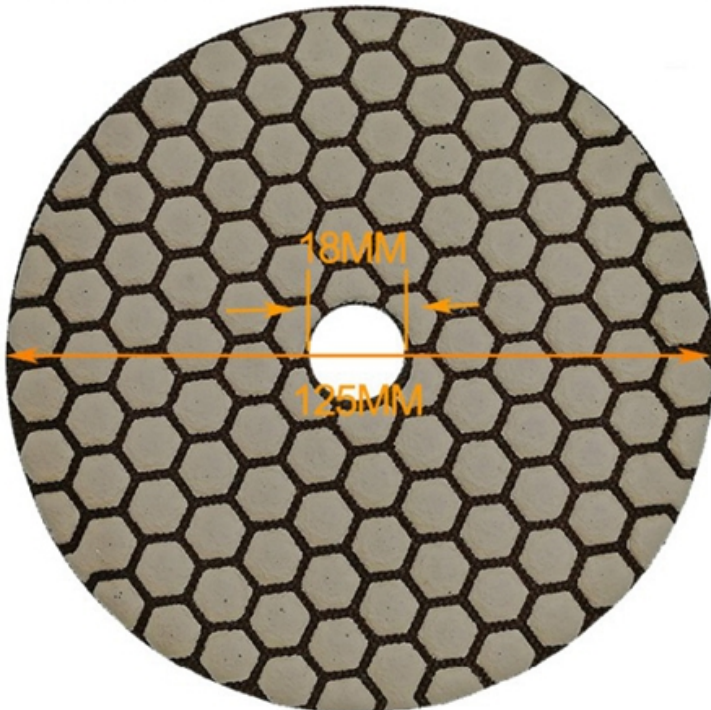

boreway®

Boreway Machinery Co., Ltd.
www.diamondtools.top
www.boreway.com

DRY FLEXIBLE DIAMOND POLISHING PADS

1.5MM
Workable Thickness

www.diamondtools.top

Front Side

Back Side

boreway[®]