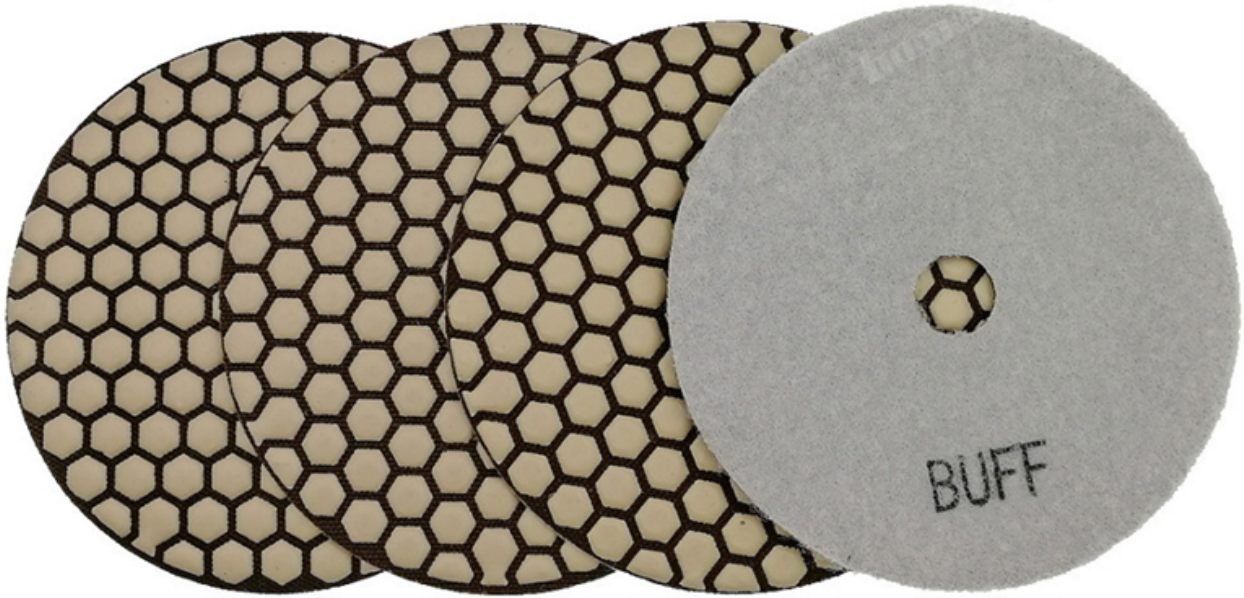

boreway®

Boreway Machinery Co., Ltd.
www.diamondtools.top
www.boreway.com

DRY FLEXIBLE DIAMOND POLISHING PADS

1.5MM
Workable Thickness

www.diamondtools.top

Front Side

Back Side

boreway[®]