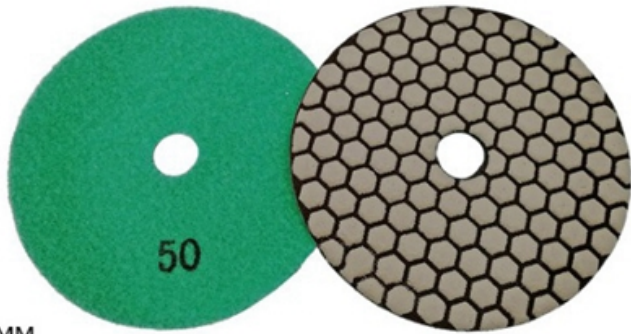

boreway®

Boreway Machinery Co., Ltd.
www.diamondtools.top
www.boreway.com

DRY FLEXIBLE DIAMOND POLISHING PADS

1.5MM
Workable Thickness

www.diamondtools.top

Front Side

Back Side

boreway[®]