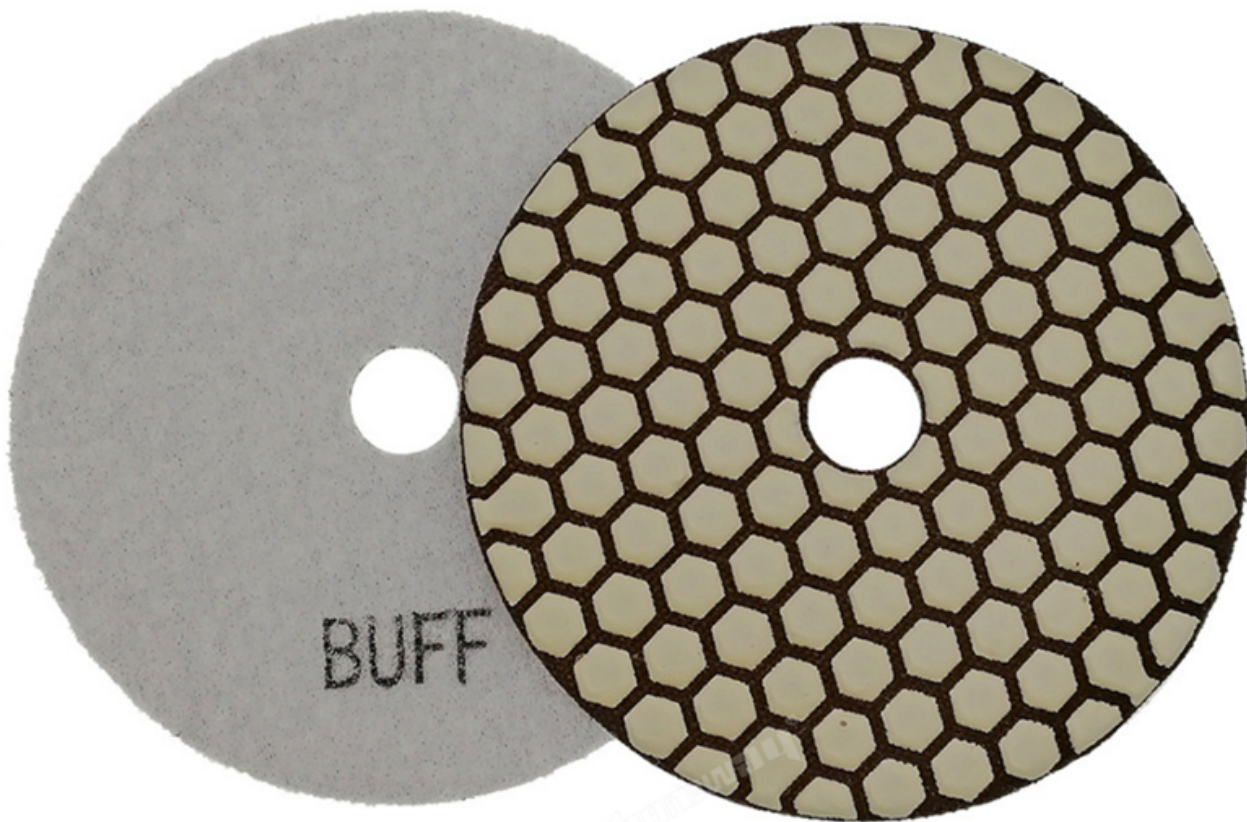

boreway®

Boreway Machinery Co., Ltd.
www.diamondtools.top
www.boreway.com

DRY FLEXIBLE DIAMOND POLISHING PADS

1.5MM
Workable Thickness

www.diamondtools.top

Front Side

Back Side

boreway[®]