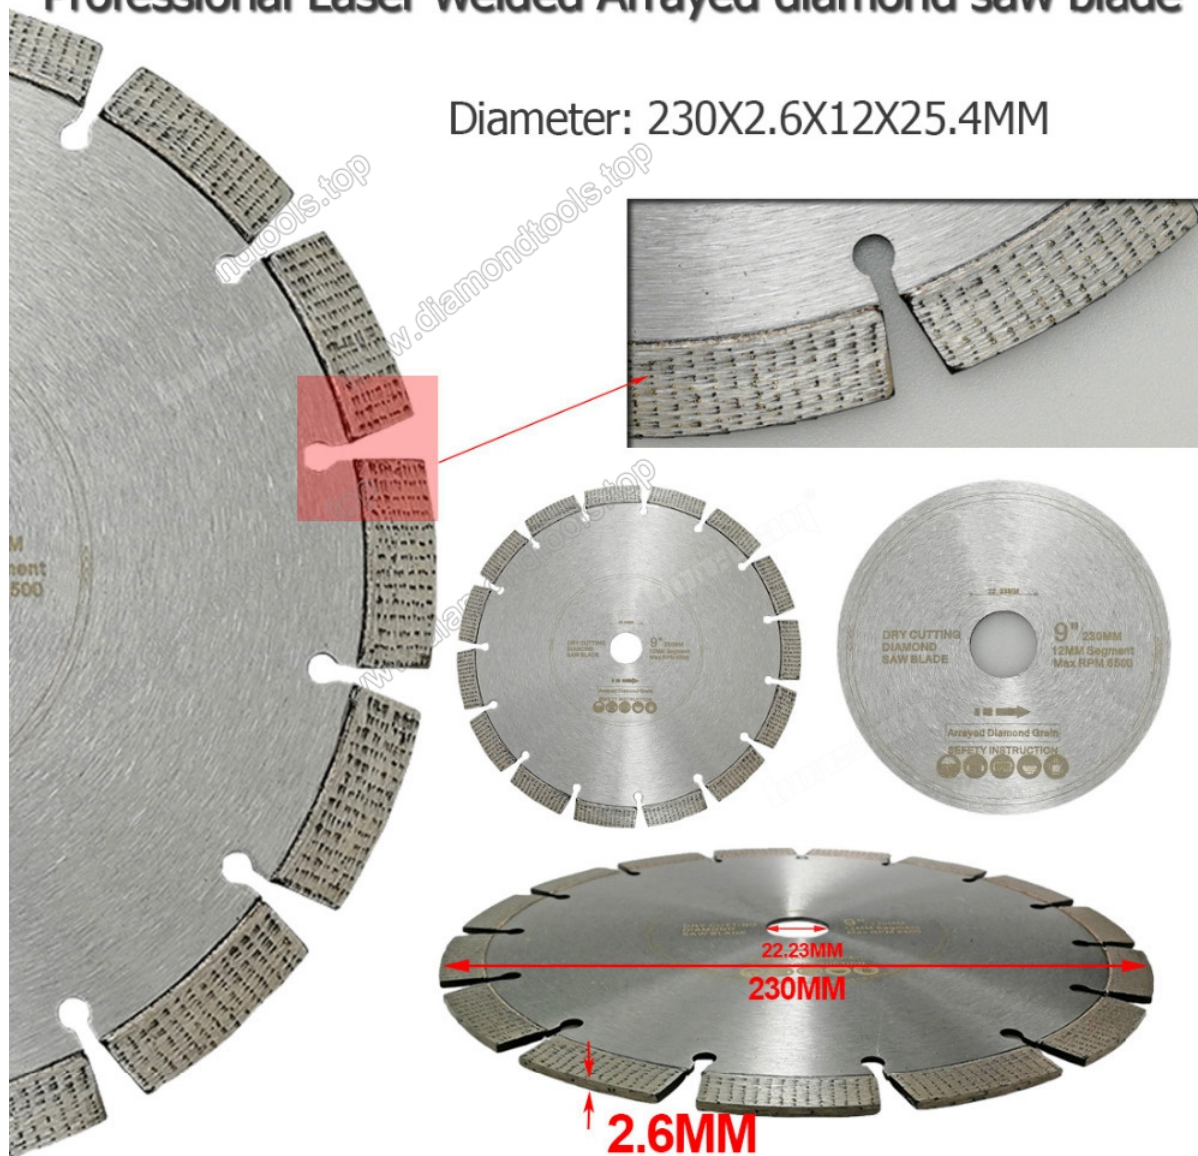

Professional Laser welded Arrayed diamond saw blade

Diameter: 230X2.6X12X25.4MM

此種鑽石鋸片適用於切割各種硬質材料，如陶瓷、玻璃、石材、磚塊、混凝土等。其切割速度快，精度高，且無屑。請參閱說明書以瞭解更多詳情。

安裝 & 使用說明:

1. 安裝時，請確保鋸片與機器的安裝孔對齊，並使用隨附的螺絲將其牢固固定。
2. 切割時，請保持鋸片與材料垂直，並沿直線切割。切勿過快進給，以免損壞鋸片或材料。