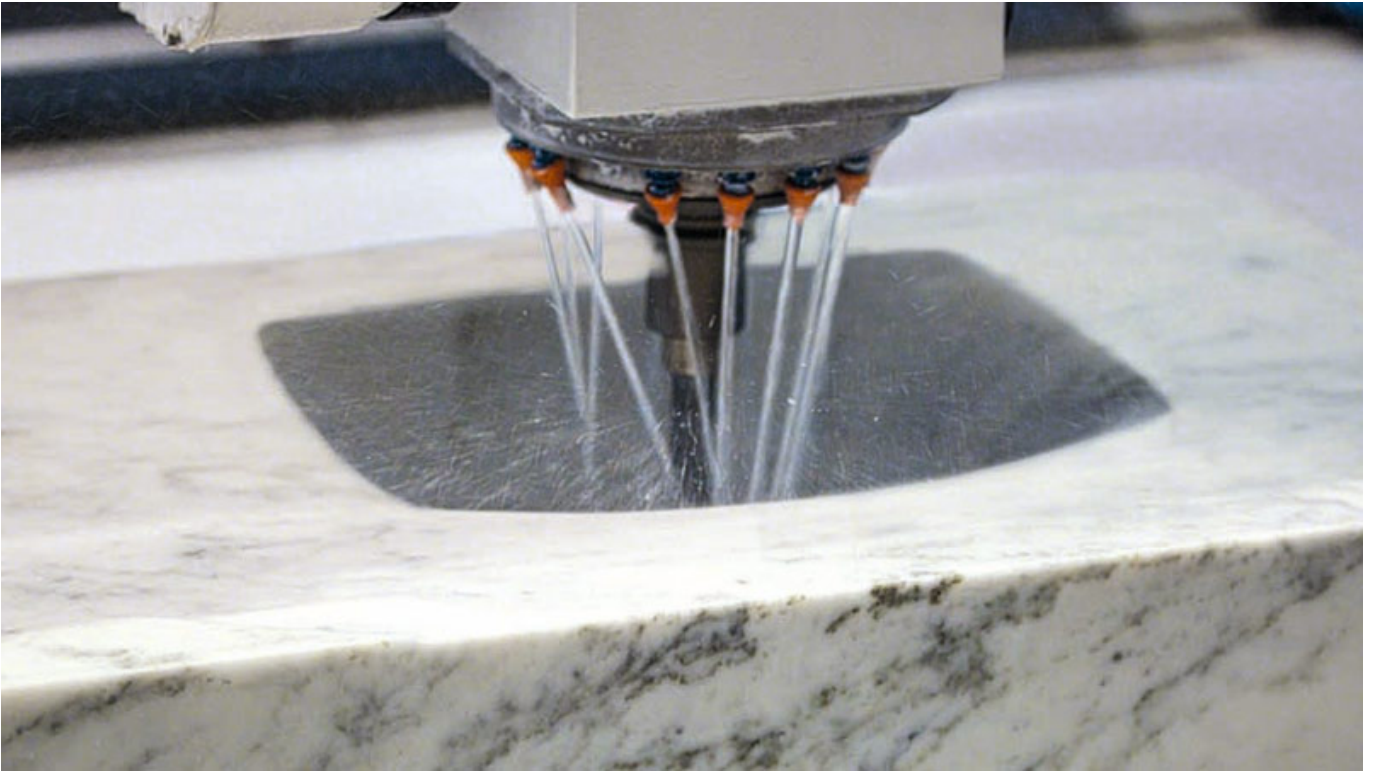

Note:

For finger drills larger than 27mm in diameter, two cutter heads can be added to the bottom.

D27x100Tx140Lx1/2"G

Bottom Segment

Water Hole

With Strengthened Bottom

Segment

Water Hole