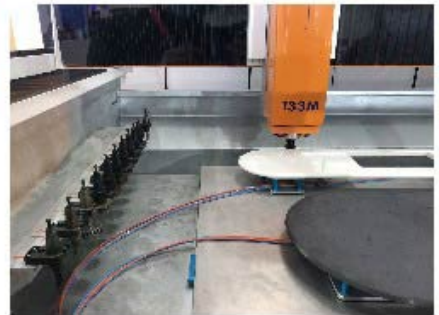

Note:

For finger drills larger than 27mm in diameter, two cutter heads can be added to the bottom.

D27x100Tx140Lx1/2"G

Bottom Segment

Water Hole

With Strengthened Bottom

Segment

Water Hole