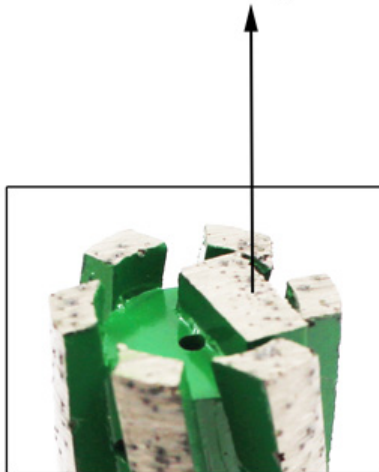

Note:

For finger drills larger than 27mm in diameter, two cutter heads can be added to the bottom.

D27x100Tx140Lx1/2"G

Bottom Segment

Water Hole

With Strengthened Bottom

Segment

Water Hole