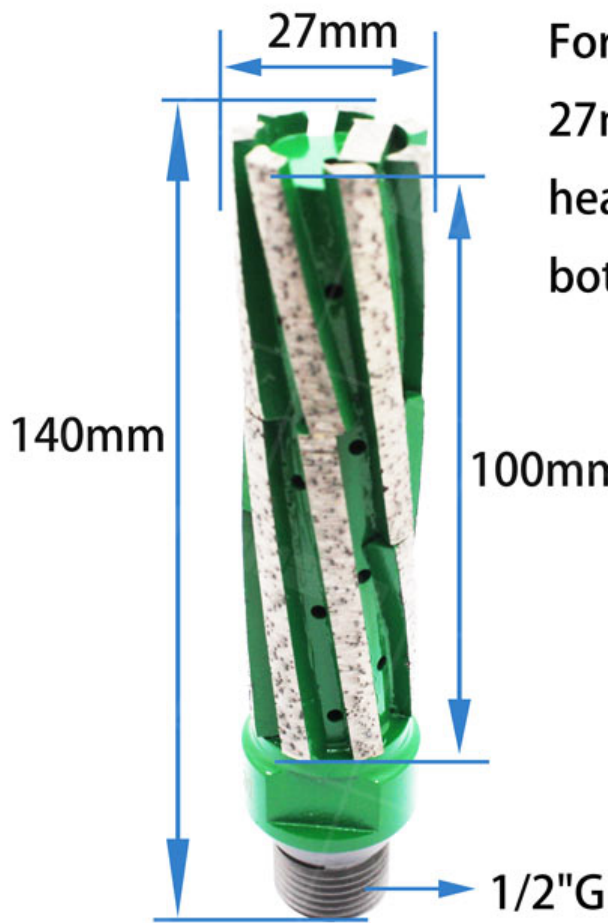

Note:

For finger drills larger than 27mm in diameter, two cutter heads can be added to the bottom.