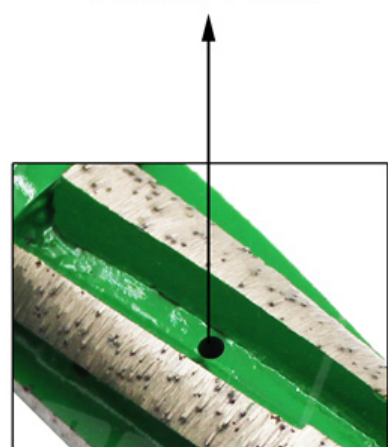

Note:

For finger drills larger than 27mm in diameter, two cutter heads can be added to the bottom.

D27x100Tx140Lx1/2"G

Bottom Segment

Water Hole

With Strengthened Bottom

Segment

Water Hole