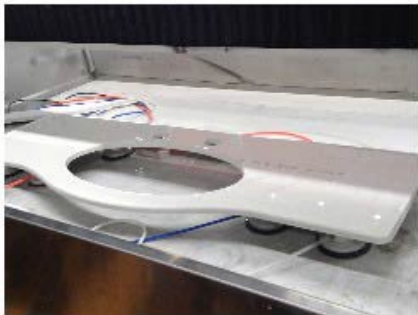

Note:

For finger drills larger than 27mm in diameter, two cutter heads can be added to the bottom.

D27x100Tx140Lx1/2"G

Bottom Segment

Water Hole

With Strengthened Bottom

Segment

Water Hole