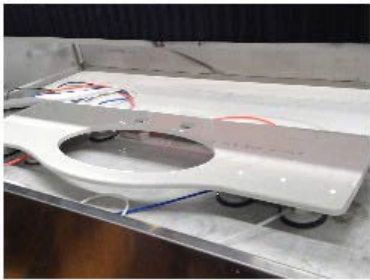

□□□□ □□□□ □□□: